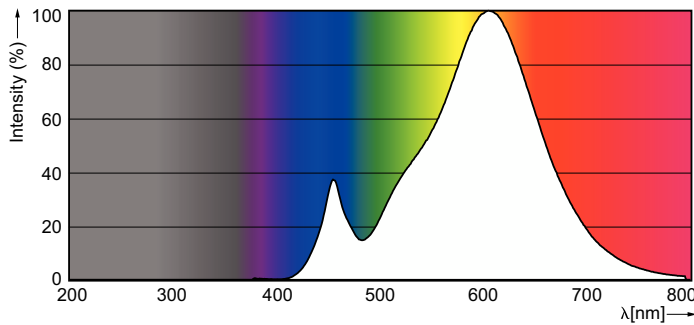

Photometric data

Spectral Power Distribution Colour - LEDClassic 4-50W ST64 E27 WW CL ND APR