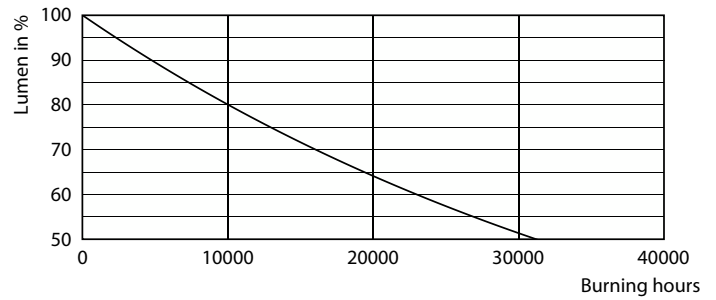

Bohlam LED filamen klasik

Lifetime

Life Expectancy Diagram - LEDClassic 4-50W ST64 E27 WW CL ND APR

Lumen Maintenance Diagram - LEDClassic 4-50W ST64 E27 WW CL ND APR