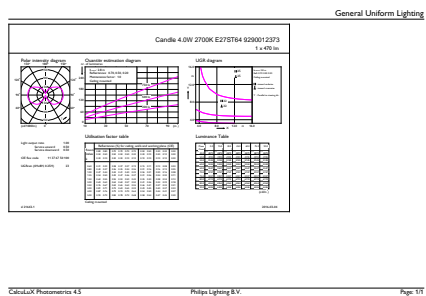

General uniform lighting - LEDClassic 4-50W ST64 E27 WW CL ND APR

Photometric data