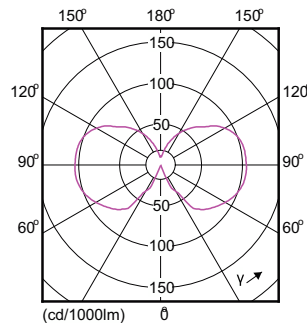

## Dimensional drawing

Product	D	C
LEDClassic 4-50W ST64 E27 WW CL ND APR	64 mm	140 mm

## Photometric data

Spectral Power Distribution Colour - LEDClassic 4-50W ST64 E27 WW CL ND APR

General uniform lighting - LEDClassic 4-50W ST64 E27 WW CL ND APR

Light Distribution Diagram - LEDClassic 4-50W ST64 E27 WW CL ND APR