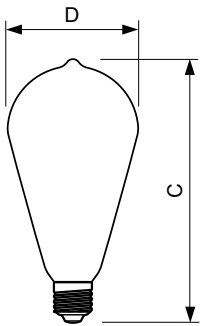

Classic filament LEDbulbs

Suitable For Accent Lighting	No
Energy Consumption kWh/1000 h	4 kWh
EyeComfort	Yes
Product Data	
Order product name	CLA LEDBulb ND 4-40W ST64 E27 827 CL
Full product name	CLA LEDBulb ND 4-40W ST64 E27 827 CL
Full product code	871869657403400

Order code	929001237302
Material Nr. (12NC)	929001237302
Numerator - Quantity Per Pack	1
EAN/UPC - Product/Case	8718696574034
Numerator - Packs per outer box	10
EAN/UPC - Case	8718696574041

Dimensional drawing

Product	D	C
CLA LEDBulb ND 4-40W ST64 E27 827 CL	64 mm	140 mm

Photometric data