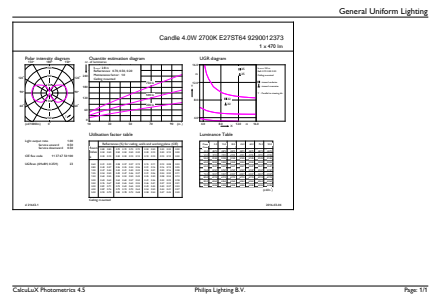

Spectral Power Distribution Colour - CLA LEDBulb ND 4-40W ST64 E27 827 CL

General uniform lighting - CLA LEDBulb ND 4-40W ST64 E27 827 CL

Light Distribution Diagram - CLA LEDBulb ND 4-40W ST64 E27 827 CL