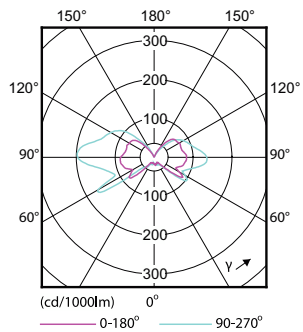

CorePro LEDcapsule LV

Fotometriska data

Light Distribution Diagram - CorePro LEDcapsuleLV 2-20W G4 827 D