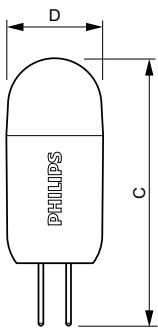

Måttskiss

Product	D	C
CorePro LEDcapsuleLV 2-20W G4 827 D	17 mm	48 mm

Fotometriska data

Spectral Power Distribution Colour - CorePro LEDcapsuleLV 2-20W G4 827 D

General uniform lighting - CorePro LEDcapsuleLV 2-20W G4 827 D