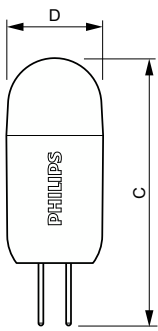

Disegno tecnico

Product	D	C
CorePro LEDcapsuleLV 2-20W G4 827 D	17 mm	48 mm

Fotometrie

Spectral Power Distribution Colour - CorePro LEDcapsuleLV 2-20W G4 827
D

General uniform lighting - CorePro LEDcapsuleLV 2-20W G4 827 D