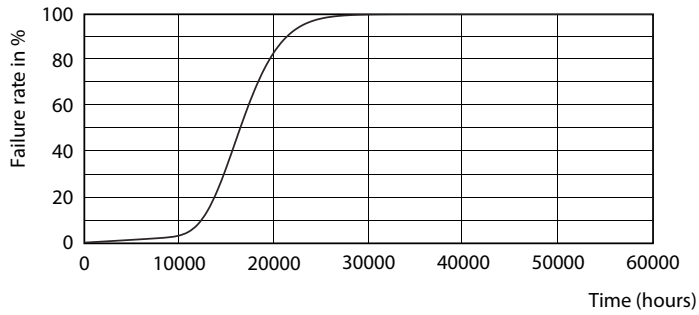

CorePro LEDEstándar

Vida útil

Life Expectancy Diagram - CorePro LEDbulb ND 10-75W A60 E27 840