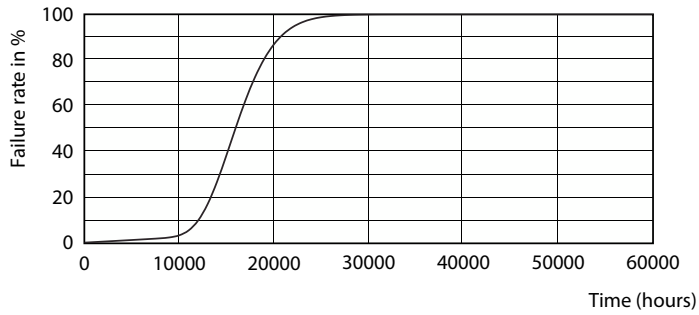

CorePro LEDEstándar

Vida útil

Life Expectancy Diagram - CorePro LEDbulb ND 7.5-60W A60 E27 840