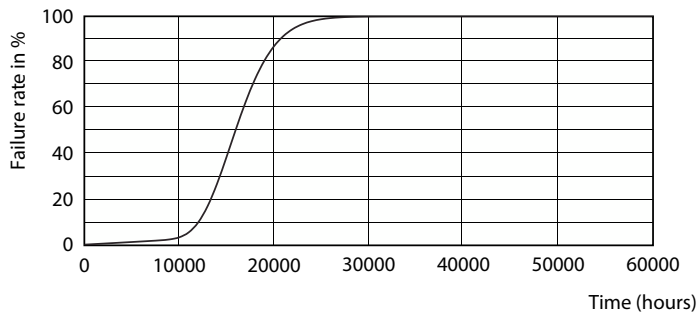

Durata

Life Expectancy Diagram - CorePro LEDbulb ND 5-40W A60 E27 840