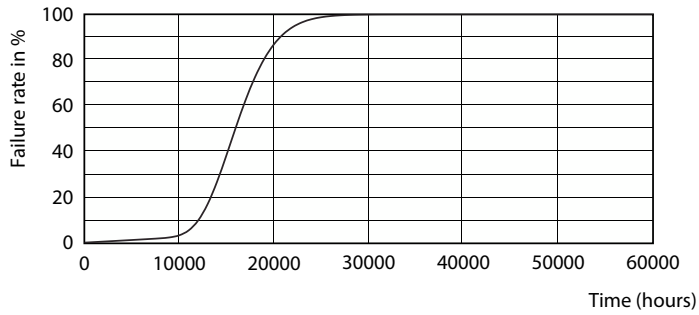

CorePro LEDEstándar

Vida útil

Life Expectancy Diagram - CorePro LEDbulb ND 5.5-40W A60 E27 827