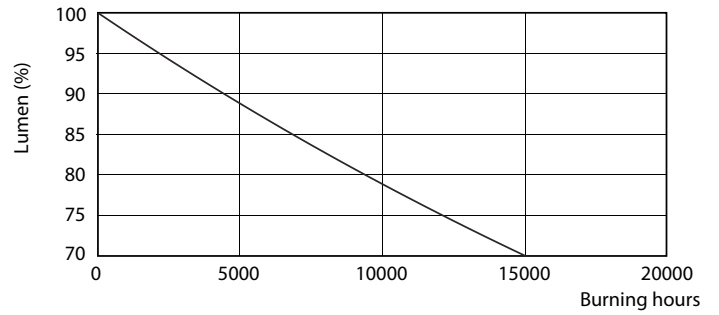

CorePro LEDEstándar

Vida útil

Lumen Maintenance Diagram - CorePro LEDbulb ND 5.5-40W A60 E27 827