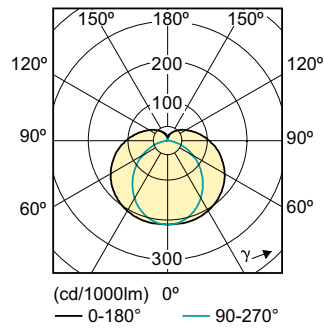

Photometric data

Light Distribution Diagram - MASTER LEDtube 1200mm 13W865 G5 I

General uniform lighting - MASTER LEDtube 1200mm 13W865 G5 I