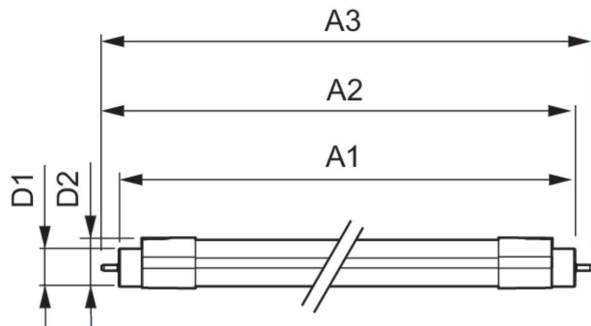

### Product data

General Information		Input Frequency	
Cap-Base	G5 [G5]		50 to 60 Hz
Nominal lifetime	40,000 hour(s)	Power Consumption	13 W
Switching Cycle	50,000	Starting Time (Nom)	0.5 s
Lighting Technology	LED	Warm-up time to 60% light	0.5 s
EU RoHS compliant	Yes	Power Factor (Fraction)	0.9
		Voltage (Nom)	33 V
Light Technical		Temperature	
Color Code	865 [CCT of 6500K]	Ambient temperature range	-20 °C to 45 °C
Beam Angle (Nom)	160 degree(s)	T-Case Maximum (Nom)	50 °C
Luminous Flux	1,600 lm		
Color Designation	Cool Daylight	Controls and Dimming	
Correlated Color Temperature (Nom)	6500 K	Dimmable	No
Luminous Efficacy (rated) (Nom)	123.00 lm/W		
Color Consistency	<6	Mechanical and Housing	
Color rendering index (CRI)	83	Product Length	1,200 mm
LLMF At End Of Nominal Lifetime (Nom)	70 %	Bulb Shape	T5
Operating and Electrical		Approval and Application	
Line Frequency	50 to 60 Hz	Energy Saving Product	Yes

## Dimensional drawing

Product	D1	D2	A1	A2	A3
MASTER LEDtube 1200mm 13W865 G5 I	15.8 mm	21.0 mm	1,148.0 mm	1,155.0 mm	1,162.0 mm