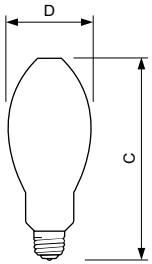

Product data

General Information	
Cap-Base	E26 [Single Contact Medium Screw]
Operating Position	UNIVERSAL [Any or Universal (U)]
Features	ELITE
Life to 50% Failures (Nom)	16,000 hour(s)

Light Technical	
Color Code	930 [CCT of 3000K]
Color Designation	Warm White (WW)
Chromaticity Coordinate X (Nom)	0.370
Chromaticity Coordinate Y (Nom)	0.362
Correlated Color Temperature (Nom)	2900 K
Luminous Efficacy (Rated) (Min)	87 lm/W
Luminous Efficacy (rated) (Nom)	95 lm/W

Color rendering index (CRI)	90
-----------------------------	----

Operating and Electrical	
Power Consumption	70.4 W
Lamp Current (Nom)	0.92 A
Voltage (Nom)	100 V
Voltage (Nom)	100 V

Mechanical and Housing	
Bulb Finish	Clear
Bulb Material	Hard Glass
Bulb Shape	ED17P [ED-17P Protected]

Numerator - Quantity Per Pack 1

EAN/UPC - Product/Case 046677423704

Numerator - Packs per outer box 12

EAN/UPC - Case 50046677423709

Dimensional drawing

Product	D	C (max)
MHC70/U/MP/3K ELITE	2.125 inch	5.438 inch