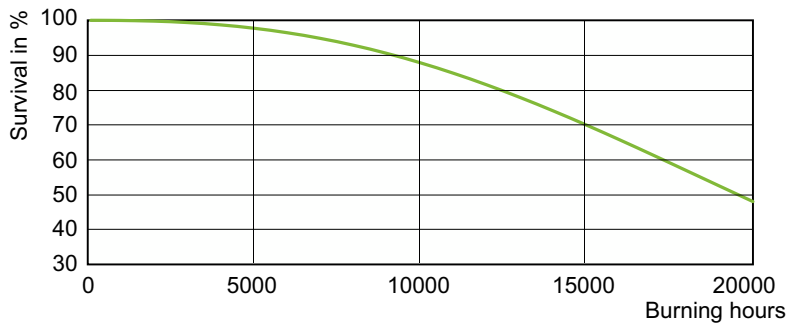

MasterColor CDM ED17 Protected

Approval and Application

Mercury (Hg) Content (Max) 8 mg

Product Data

Order product name MHC70/U/MP/3K ELITE
Full product name MHC70/U/MP/3K ELITE
Order code 928601173801

Material Nr. (12NC) 928601173801

Numerator - Quantity Per Pack 1

EAN/UPC - Product/Case 046677423704

Numerator - Packs per outer box 12

EAN/UPC - Case 50046677423709

Dimensional drawing

Product	D	C (max)
MHC70/U/MP/3K ELITE	2.125 inch	5.438 inch

Lifetime

Life Expectancy Diagram - MHC70/U/MP/3K ELITE