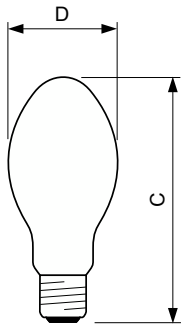

SON

SON 70W E E27 CO 1CT/24

High Pressure Sodium lamp with opalized ovoid outer bulb

Warnings and Safety

- Control gear must include end-of-life protection (IEC60662, IEC 62035)
- A lamp breaking is extremely unlikely to have any impact on your health. If a lamp breaks, ventilate the room for 30 minutes and remove the parts, preferably with gloves. Put them in a sealed plastic bag and take it to your local waste facilities for recycling. Do not use a vacuum cleaner.

Product data

General Information	
Cap-Base	E27
Operating Position	UNIVERSAL [Any or Universal (U)]
Flux measurement reference	Sphere
Life to 50% Failures (Nom)	28,000 hour(s)
Light Technical	
Color Code	220 [CCT of 2000K]
Chromaticity Coordinate X (Nom)	0.540
Chromaticity Coordinate Y (Nom)	0.420
Correlated Color Temperature (Nom)	1900 K
Luminous Efficacy (rated) (Nom)	80 lm/W
Color rendering index (CRI)	-
Operating and Electrical	
Power Consumption	72.5 W
Voltage (Nom)	95 V
Voltage (Nom)	95 V

EAN/UPC - Case	8711500210258
----------------	---------------

Dimensional drawing

Product	D (max)	C (max)
SON 70W E E27 CO 1CT/24	71 mm	156 mm

Photometric data

Light Distribution Diagram - SON 70W E E27 CO 1CT/24