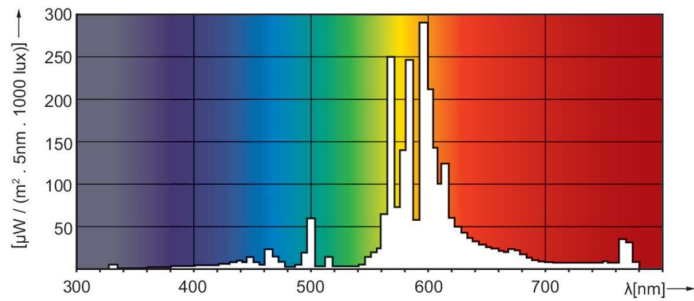

Photometric data

Light Distribution Diagram - SON 70W E E27 CO 1CT/24

Spectral Power Distribution Colour - SON 70W E E27 CO 1CT/24