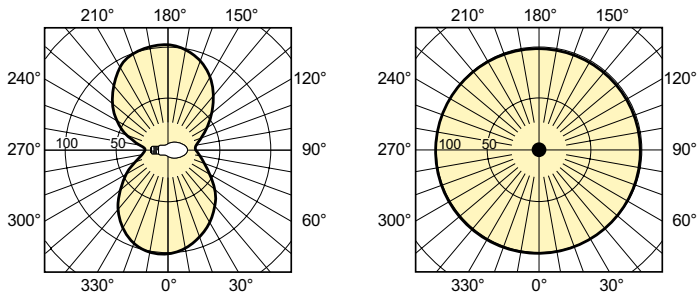

Product data

General Information	
Cap-Base	E27
Operating Position	UNIVERSAL [Any or Universal (U)]
Flux measurement reference	Sphere
Life to 50% Failures (Nom)	28,000 hour(s)
Light Technical	
Color Code	220 [CCT of 2000K]
Chromaticity Coordinate X (Nom)	0.540
Chromaticity Coordinate Y (Nom)	0.420
Correlated Color Temperature (Nom)	1900 K
Luminous Efficacy (rated) (Nom)	80 lm/W
Color rendering index (CRI)	-
Operating and Electrical	
Power Consumption	72.5 W
Voltage (Nom)	95 V
Voltage (Nom)	95 V

EAN/UPC - Case	8711500210258
----------------	---------------

Dimensional drawing

Product	D (max)	C (max)
SON 70W E E27 CO 1CT/24	71 mm	156 mm

Photometric data

Light Distribution Diagram - SON 70W E E27 CO 1CT/24