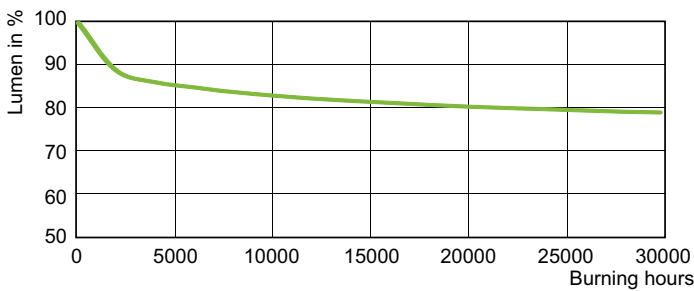

Product data

General Information	
Cap-Base	E27
Operating Position	UNIVERSAL [Any or Universal (U)]
Flux measurement reference	Sphere
Life to 50% Failures (Nom)	28,000 hour(s)
Light Technical	
Color Code	220 [CCT of 2000K]
Chromaticity Coordinate X (Nom)	0.540
Chromaticity Coordinate Y (Nom)	0.420
Correlated Color Temperature (Nom)	1900 K
Luminous Efficacy (rated) (Nom)	80 lm/W
Color rendering index (CRI)	-
Operating and Electrical	
Power Consumption	72.5 W
Voltage (Nom)	95 V
Voltage (Nom)	95 V

EAN/UPC - Case	8711500210258
----------------	---------------

Dimensional drawing

Product	D (max)	C (max)
SON 70W E E27 CO 1CT/24	71 mm	156 mm

Photometric data

Light Distribution Diagram - SON 70W E E27 CO 1CT/24

Spectral Power Distribution Colour - SON 70W E E27 CO 1CT/24

Lifetime

Life Expectancy Diagram - SON 70W E E27 CO 1CT/24

Lumen Maintenance Diagram - SON 70W E E27 CO 1CT/24

SON