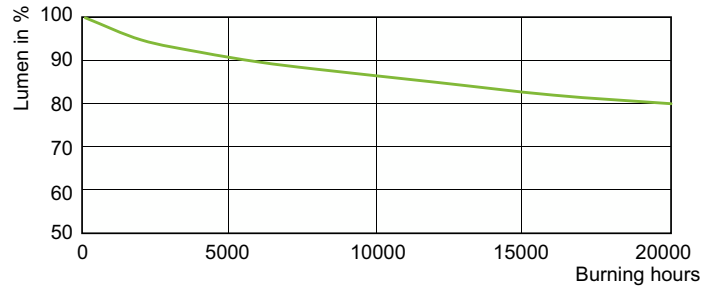

MASTER CityWhite CDO-ET Plus

Levetid

Life Expectancy Diagram - MASTER CityWh CDO-ET Plus 100W/828 E40

Lumen Maintenance Diagram - MASTER CityWh CDO-ET Plus 100W/828 E40