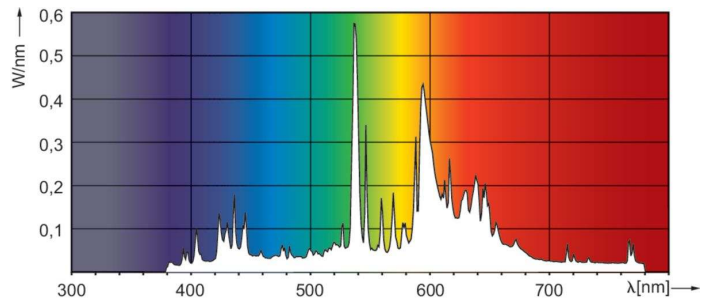

Målskisse

Product	D (max)	C (max)
MASTER CityWh CDO-ET Plus 100W/828 E40	76 mm	186 mm

Fotometriske data

Light Distribution Diagram - MASTER CityWh CDO-ET Plus 100W/828 E40

Spectral Power Distribution Colour - MASTER CityWh CDO-ET Plus 100W/828 E40