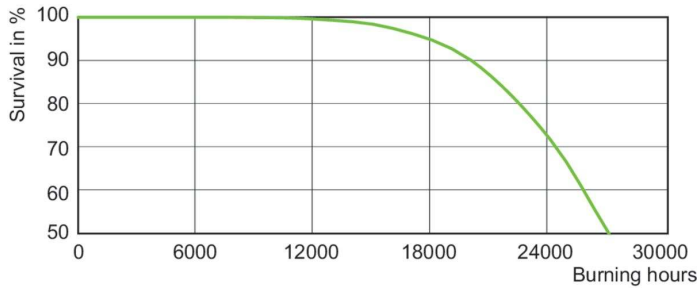

MASTER CityWhite CDO-ET Plus

Levetid

Life Expectancy Diagram - MASTER CityWh CDO-ET Plus 100W/828 E40

Lumen Maintenance Diagram - MASTER CityWh CDO-ET Plus 100W/828 E40