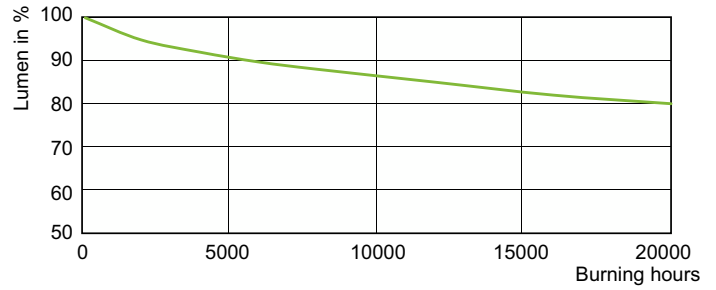

Lumen Maintenance Diagram - MASTER CityWh CDO-ET Plus 100W/828 E40