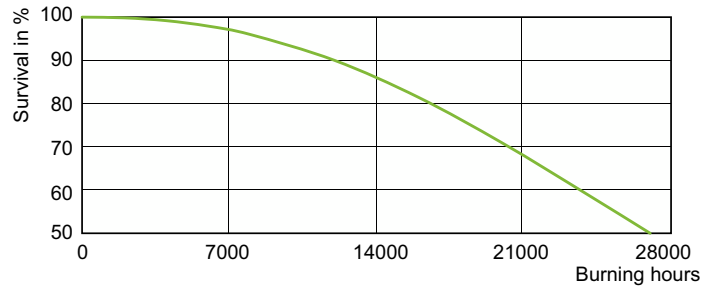

MASTER CityWhite CDO-ET Plus

Levetid

Lumen Maintenance Diagram - MASTER CityWh CDO-ET Plus 70W/828 E27

Life Expectancy Diagram - MASTER CityWh CDO-ET Plus 70W/828 E27