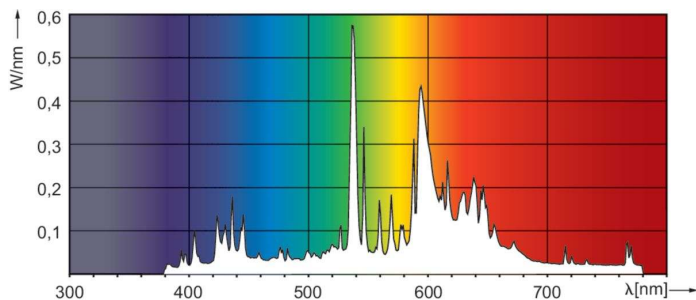

## Målskisse

Product	D (max)	C (max)
MASTER CityWh CDO-ET Plus 70W/828 E27	71 mm	156 mm

## Fotometriske data

Light Distribution Diagram - MASTER CityWh CDO-ET Plus 70W/828 E27

Spectral Power Distribution Colour - MASTER CityWh CDO-ET Plus 70W/828 E27