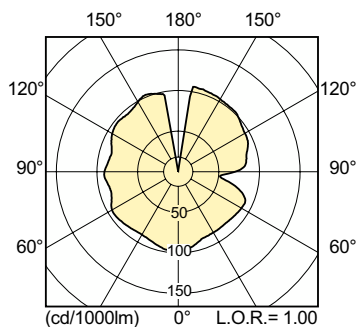

Fotometriske data

Light Distribution Diagram - MASTER CityWh CDO-ET Plus 70W/828 E27