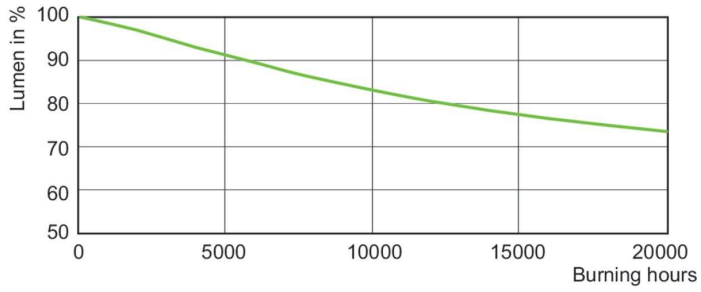

MASTER CityWhite CDO-ET Plus

Levetid

Lumen Maintenance Diagram - MASTER CityWh CDO-ET Plus 70W/828 E27

Life Expectancy Diagram - MASTER CityWh CDO-ET Plus 70W/828 E27