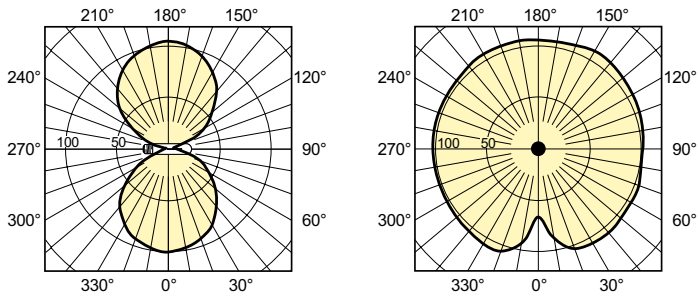

Product	D (max)	O	L	C (max)
SON-T 1000W E40 1SL/4	66 mm	153 mm	240 mm	390 mm

Fotometrie

Light Distribution Diagram - SON-T 1000W E40 1SL/4

Spectral Power Distribution Colour - SON-T 1000W E40 1SL/4

Durata