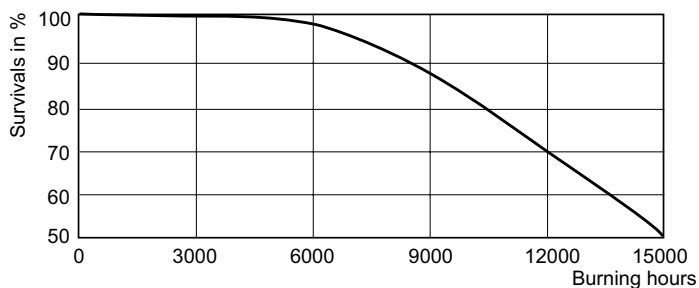

Fotometriske data

Light Distribution Diagram - MASTER SDW-T 100W/825 PG12-1 1SL/12

Spectral Power Distribution Colour - MASTER SDW-T 100W/825 PG12-1 1SL/12

Levetid

Life Expectancy Diagram - MASTER SDW-T 100W/825 PG12-1 1SL/12