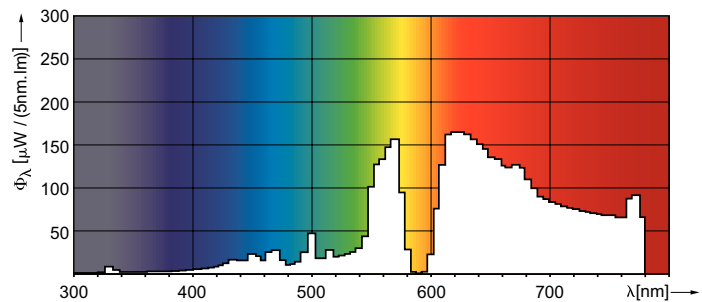

Fotometriske data

Light Distribution Diagram - MASTER SDW-T 100W/825 PG12-1 1SL/12

Spectral Power Distribution Colour - MASTER SDW-T 100W/825 PG12-1 1SL/12

Levetid

Life Expectancy Diagram - MASTER SDW-T 100W/825 PG12-1 1SL/12