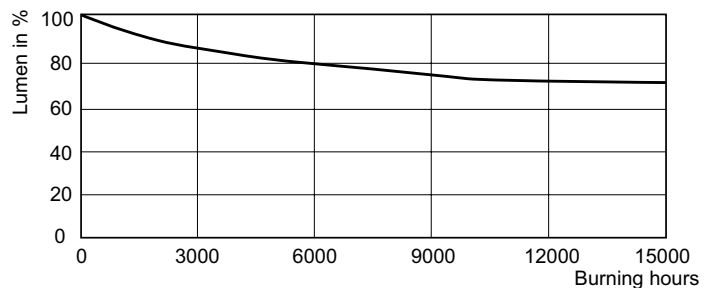

Fotometriske data

Light Distribution Diagram - MASTER SDW-T 100W/825 PG12-1 1SL/12

Spectral Power Distribution Colour - MASTER SDW-T 100W/825 PG12-1 1SL/12

Levetid

Life Expectancy Diagram - MASTER SDW-T 100W/825 PG12-1 1SL/12