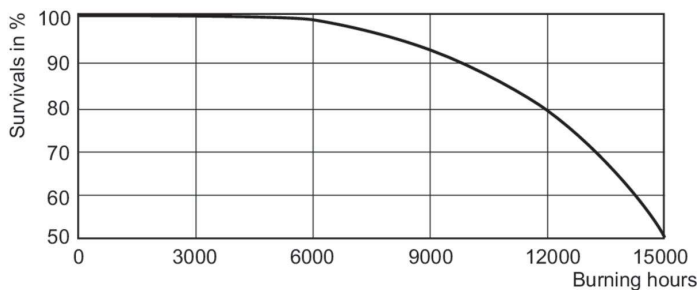

Levetid

Life Expectancy Diagram - MASTER SDW-T 50W/825 PG12-1 1SL/12