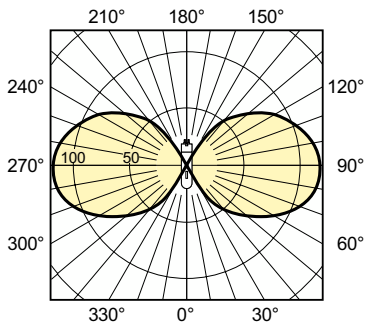

Fotometriske data

Light Distribution Diagram - MASTER SDW-T 50W/825 PG12-1 1SL/12