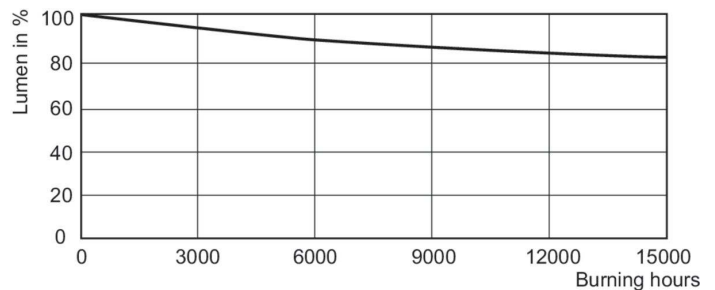

MASTER SDW-T

Fullstendig produktnavn	MASTER SDW-T 50W/825 PG12-1 1SL/12
Full EOC	871150073403715
Lokal kodebeskrivelse	3851271
Bestillingskode	928153909227
Materialenr. (12NC)	928153909227
Lokal bestillingskode	3851271

SAP-teller – antall per pakke	1
EAN/UPC – produkt/boks	8711500734037
SAP-teller – pakker per utvendige	12
EAN/UPC – boks	8711500183149

Målskisse

Product	D (max)	O	L	C (max)
MASTER SDW-T 50W/825 PG12-1 1SL/12	32 mm	15,4 mm	91 mm	149 mm

Fotometriske data

Spectral Power Distribution Colour - MASTER SDW-T 50W/825 PG12-1 1SL/12

Levetid

Life Expectancy Diagram - MASTER SDW-T 50W/825 PG12-1 1SL/12