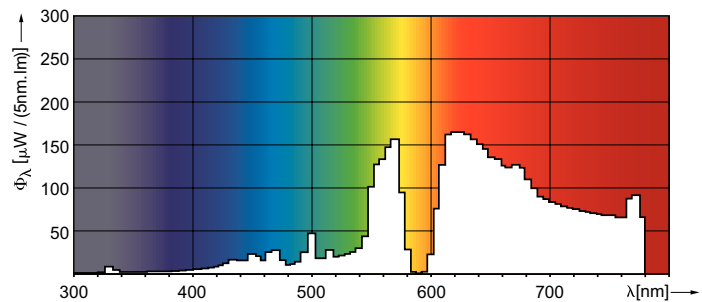

## Målskisse

Product	D (max)	O	L	C (max)
MASTER SDW-T 50W/825 PG12-1 1SL/12	32 mm	15,4 mm	91 mm	149 mm

## Fotometriske data

Light Distribution Diagram - MASTER SDW-T 50W/825 PG12-1 1SL/12

Spectral Power Distribution Colour - MASTER SDW-T 50W/825 PG12-1 1SL/12