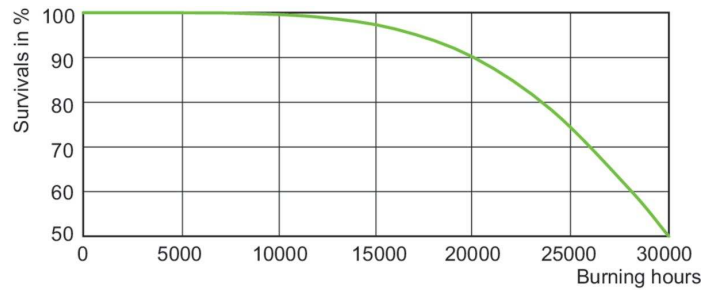

MASTER SON-T PIA Plus

Levetid

Lumen Maintenance Diagram - MST SON-T PIA Plus 70W/220 E27 1SL/12

Life Expectancy Diagram - MST SON-T PIA Plus 70W/220 E27 1SL/12