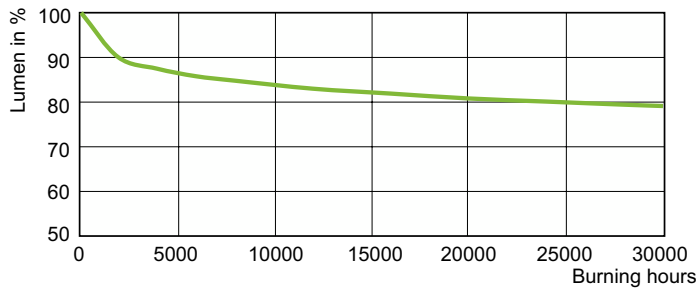

MASTER SON-T PIA Plus

Levetid

Lumen Maintenance Diagram - MST SON-T PIA Plus 70W/220 E27 1SL/12

Life Expectancy Diagram - MST SON-T PIA Plus 70W/220 E27 1SL/12