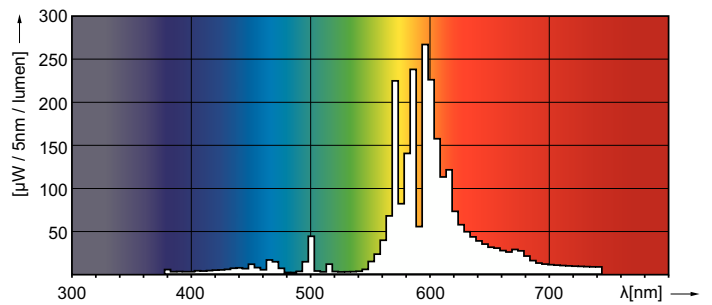

Spectral Power Distribution Colour - MST SON-T PIA Plus 70W/220 E27 1SL/12