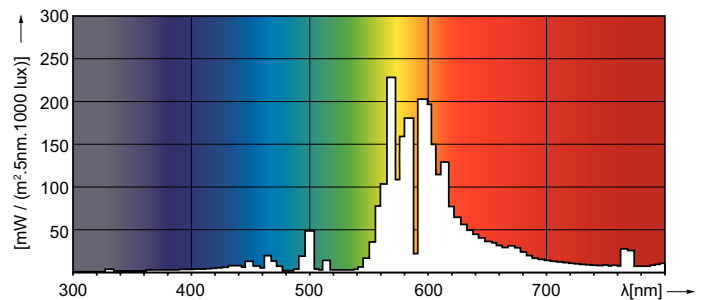

Spectral Power Distribution Colour - MASTER SON PIA Plus 100W/220 E40 1SL/12