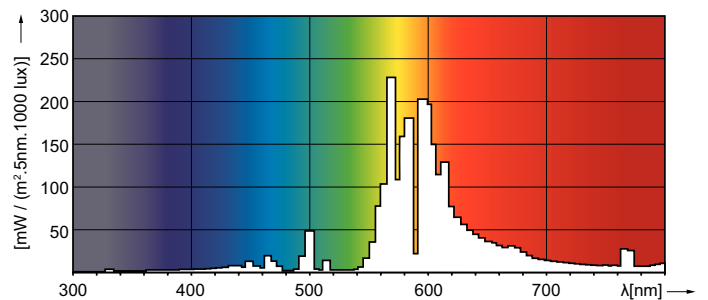

Spectral Power Distribution Colour - MASTER SON PIA Plus 150W/220 E40 1SL/12