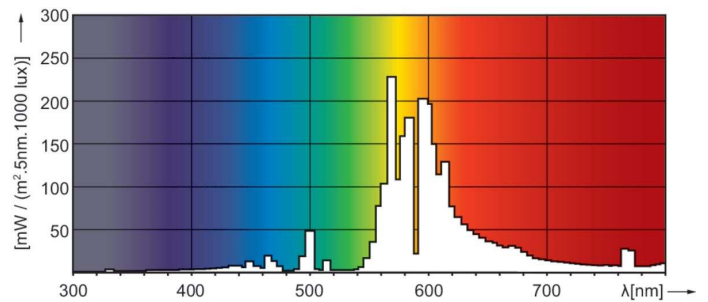

Spectral Power Distribution Colour - MST SON APIA Plus Xtra 70W E27 1SL/24