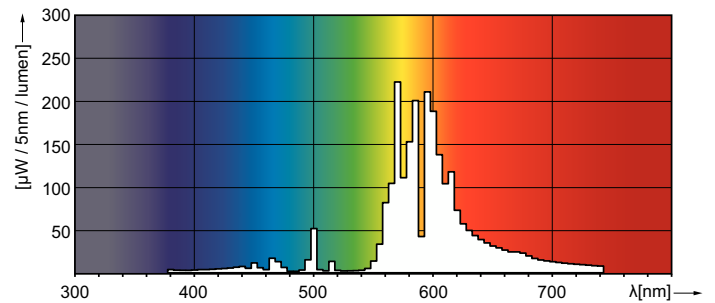

Spectral Power Distribution Colour - MST SON-T APIA Plus Xtra 400W E40 1SL/12