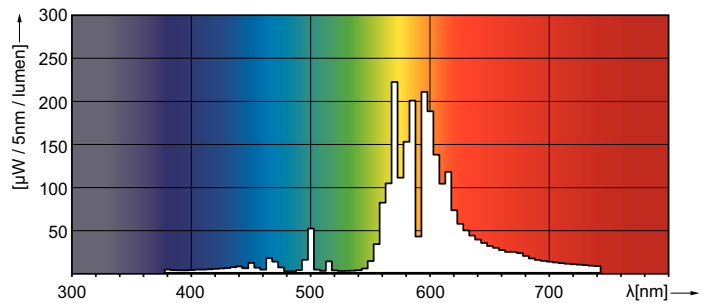

Spectral Power Distribution Colour - MST SON-T APIA Plus Xtra 400W E40 1SL/12