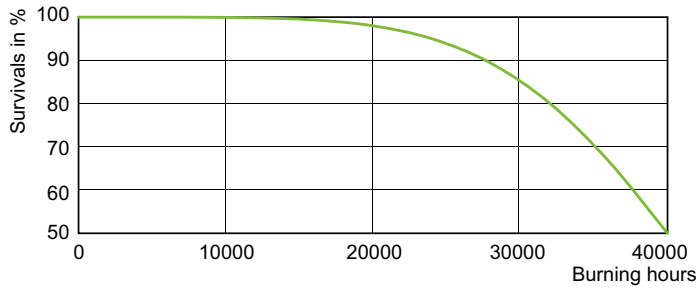

MASTER SON-T APIA Plus Xtra

Levetid

Life Expectancy Diagram - MST SON-T APIA Plus Xtra 100W E40 1SL/12

Lumen Maintenance Diagram - MST SON-T APIA Plus Xtra 100W E40 1SL/12