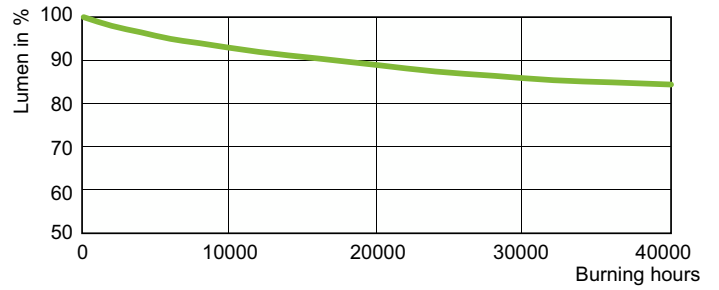

MASTER SON-T APIA Plus Xtra

Levetid

Life Expectancy Diagram - MST SON-T APIA Plus Xtra 100W E40 1SL/12

Lumen Maintenance Diagram - MST SON-T APIA Plus Xtra 100W E40 1SL/12