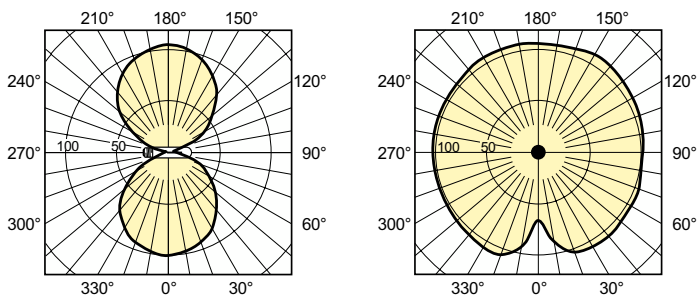

Photometrische Daten

Light Distribution Diagram - MST SON-T APIA Plus Xtra 100W E40 1SL/12

Spectral Power Distribution Colour - MST SON-T APIA Plus Xtra 100W E40 1SL/12