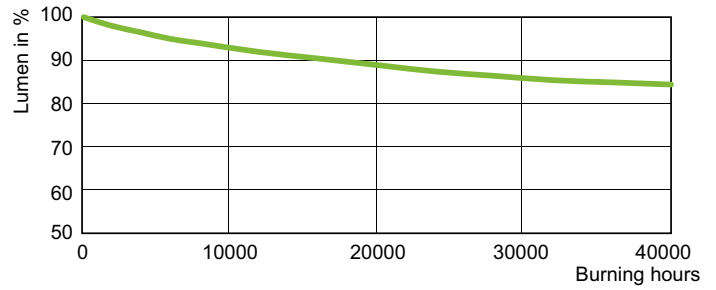

MASTER SON-T APIA Plus Xtra

Lebensdauer

Life Expectancy Diagram - MST SON-T APIA Plus Xtra 100W E40 1SL/12

Lumen Maintenance Diagram - MST SON-T APIA Plus Xtra 100W E40 1SL/12