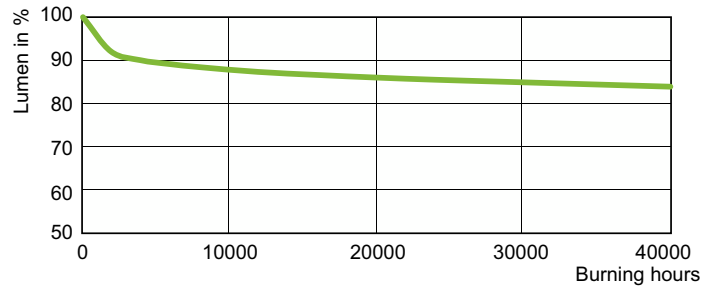

MASTER SON-T APIA Plus Xtra

Levetid

Life Expectancy Diagram - MST SON-T APIA Plus Xtra 70W E27 1SL/12

Lumen Maintenance Diagram - MST SON-T APIA Plus Xtra 70W E27 1SL/12