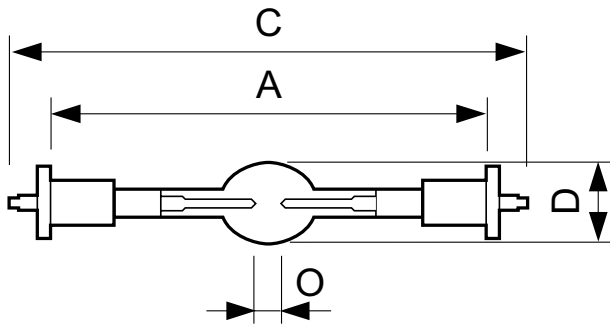

MSR Gold™ SA Double Ended

MSR Gold 1200 SA/DE 1CT/4

To optimize the total lifetime of the double ended MSR Gold™ SA Double Ended lamps, the caps are plated with gold. This provides superior heat protection and thereby minimizes premature failure of the lamp and lamp holder, as well as ensuring extended consistent performance. In addition, the highly innovative P3 technology, developed by Philips, allows the lamp to be used at higher temperatures, which further extends service life and consistency of high-quality light output.

Product data

General Information		Color rendering index (CRI)	
Cap-Base	SFC10-4		83
Operating Position	UNIVERSAL [Any or Universal (U)]	Arc Length O (Nom)	7.0 mm
Life to 50% Failures (Nom)	750 hour(s)	Operating and Electrical	
Light Technical		Power Consumption	1,200 W
Color Code	- [Not Specified]	Lamp Current (Nom)	13.6 A
Luminous Flux	103,000 lm	Controls and Dimming	
Chromaticity Coordinate X (Nom)	326	Dimmable	No
Chromaticity Coordinate Y (Nom)	332	Product Data	
Correlated Color Temperature (Nom)	6000 K	Order product name	MSR Gold 1200 SA/DE 1CT/4
Luminous Efficacy (Rated) (Min)	77 lm/W	Full product name	MSR Gold 1200 SA/DE 1CT/4
Luminous Efficacy (rated) (Nom)	86 lm/W		

MSR Gold™ SA Double Ended

Full product code	871829122121000
Order code	928099605115
Material Nr. (12NC)	928099605115
Numerator - Quantity Per Pack	1
EAN/UPC - Product/Case	8718291221210

Numerator - Packs per outer box	4
EAN/UPC - Case	8718291221227

Dimensional drawing

Product	D (max)	O	A (min)	A (max)	A	C (max)
MSR Gold 1200 SA/DE 1CT/4	22 mm	7.0 mm	114.4 mm	115.2 mm	114.8 mm	136 mm

Photometric data

Spectral Power Distribution Colour - MSR Gold 1200 SA/DE 1CT/4