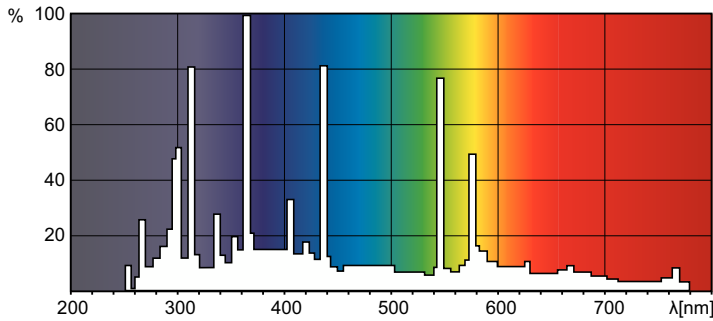

Product data

General Information		Color rendering index (CRI)	
Cap-Base	SFC10-4		83
Operating Position	UNIVERSAL [Any or Universal (U)]	Arc Length O (Nom)	7.0 mm
Life to 50% Failures (Nom)	750 hour(s)	Operating and Electrical	
Light Technical		Power Consumption	1,200 W
Color Code	- [Not Specified]	Lamp Current (Nom)	13.6 A
Luminous Flux	103,000 lm	Controls and Dimming	
Chromaticity Coordinate X (Nom)	326	Dimmable	No
Chromaticity Coordinate Y (Nom)	332	Product Data	
Correlated Color Temperature (Nom)	6000 K	Order product name	MSR Gold 1200 SA/DE 1CT/4
Luminous Efficacy (Rated) (Min)	77 lm/W	Full product name	MSR Gold 1200 SA/DE 1CT/4
Luminous Efficacy (rated) (Nom)	86 lm/W		

Dimensional drawing

Product	D (max)	O	A (min)	A (max)	A	C (max)
MSR Gold 1200 SA/DE 1CT/4	22 mm	7.0 mm	114.4 mm	115.2 mm	114.8 mm	136 mm

Photometric data

Spectral Power Distribution Colour - MSR Gold 1200 SA/DE 1CT/4