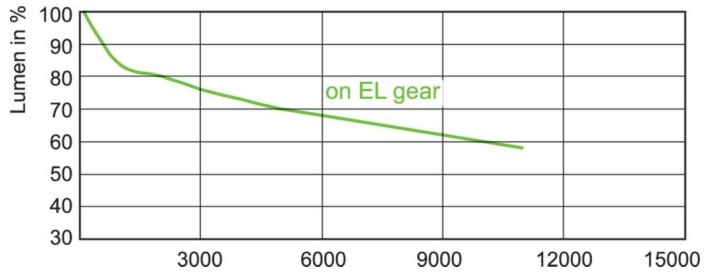

MASTERC colour CDM-T

Levetid

Lumen Maintenance Diagram - MASTERC CDM-T 250W/830 G12 1CT/12

Life Expectancy Diagram - MASTERC CDM-T 250W/830 G12 1CT/12