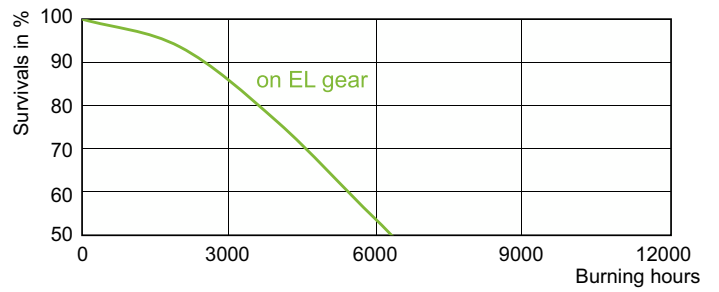

MASTERC colour CDM-T

Levetid

Lumen Maintenance Diagram - MASTERC CDM-T 250W/830 G12 1CT/12

Life Expectancy Diagram - MASTERC CDM-T 250W/830 G12 1CT/12