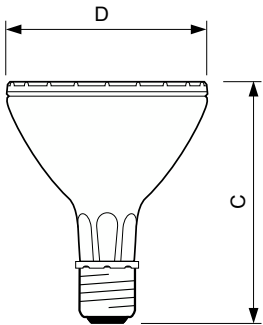

### Product data

General Information		Operating and Electrical	
Cap-Base	E27 [E27]	Power Consumption	73 W
Operating Position	UNIVERSAL [Any or Universal (U)]	Warm-up time to 60% light	120 s
Switching Cycle	1,050	Voltage (Nom)	88 V
Life to 50% Failures (Nom)	12,000 h	Voltage (Nom)	88 V
Light Technical		Controls and Dimming	
Color Code	942 [CCT of 4200K]	Dimmable	No
Beam Angle (Nom)	40 degree(s)	Mechanical and Housing	
Luminous Intensity (Nom)	9,000 cd	Bulb Finish	Clear
Color Designation	Cool White (CW)	Bulb Shape	PAR30L [PAR 3.75 inch/95mm Long]
Chromaticity Coordinate X (Nom)	0.371	Approval and Application	
Chromaticity Coordinate Y (Nom)	0.366	Mercury (Hg) Content (Nom)	6.6 mg
Correlated Color Temperature (Nom)	4200 K	Energy Consumption kWh/1000 h	80 kWh
Color rendering index (CRI)	93		
LLMF At End Of Nominal Lifetime (Nom)	61 %		
Luminous Flux in 90° Cone (Rated)	3,800 lm		

## Dimensional drawing

Product	D (max)	D	C (max)	C
MASTERC CDM-R 70W/942 E27 PAR30L 40D 1CT	97 mm	95 mm	123 mm	120 mm