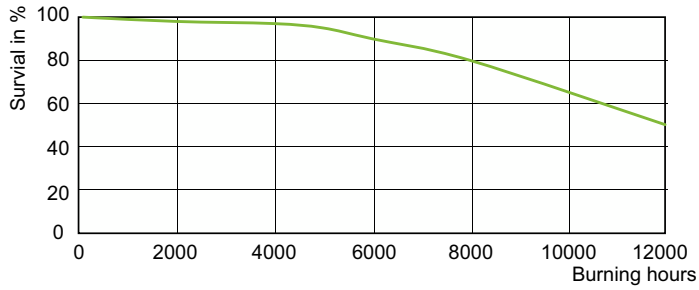

MASTERC colour CDM-R

Lifetime

Life Expectancy Diagram - MASTERC CDM-R 70W/942 E27 PAR30L 40D 1CT

Lumen Maintenance Diagram - MASTERC CDM-R 70W/942 E27 PAR30L 40D 1CT