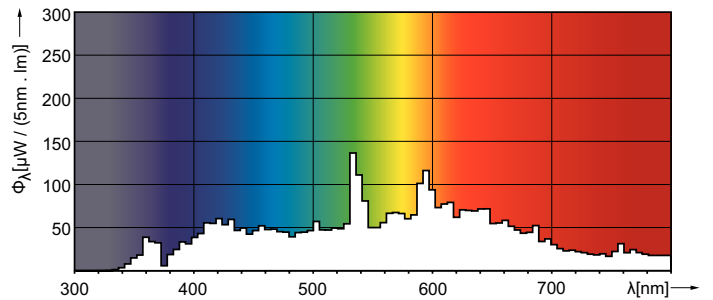

### Product data

General Information		Operating and Electrical	
Cap-Base	E27 [E27]	Power Consumption	73 W
Operating Position	UNIVERSAL [Any or Universal (U)]	Warm-up time to 60% light	120 s
Switching Cycle	1,050	Voltage (Nom)	88 V
Life to 50% Failures (Nom)	12,000 h	Voltage (Nom)	88 V
Light Technical		Controls and Dimming	
Color Code	942 [CCT of 4200K]	Dimmable	No
Beam Angle (Nom)	40 degree(s)	Mechanical and Housing	
Luminous Intensity (Nom)	9,000 cd	Bulb Finish	Clear
Color Designation	Cool White (CW)	Bulb Shape	PAR30L [PAR 3.75 inch/95mm Long]
Chromaticity Coordinate X (Nom)	0.371	Approval and Application	
Chromaticity Coordinate Y (Nom)	0.366	Mercury (Hg) Content (Nom)	6.6 mg
Correlated Color Temperature (Nom)	4200 K	Energy Consumption kWh/1000 h	80 kWh
Color rendering index (CRI)	93		
LLMF At End Of Nominal Lifetime (Nom)	61 %		
Luminous Flux in 90° Cone (Rated)	3,800 lm		

## Dimensional drawing

Product	D (max)	D	C (max)	C
MASTERC CDM-R 70W/942 E27 PAR30L 40D 1CT	97 mm	95 mm	123 mm	120 mm

## Photometric data

Light Distribution Diagram - MASTERC CDM-R 70W/942 E27 PAR30L 40D 1CT

Spectral Power Distribution Colour - MASTERC CDM-R 70W/942 E27 PAR30L 40D 1CT