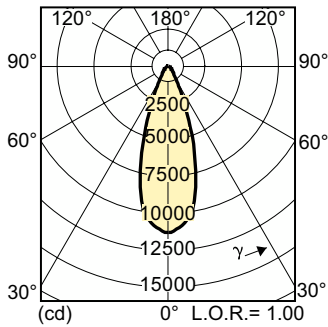

Photometric data

Light Distribution Diagram - MASTERC CDM-R 70W/942 E27 PAR30L 40D 1CT