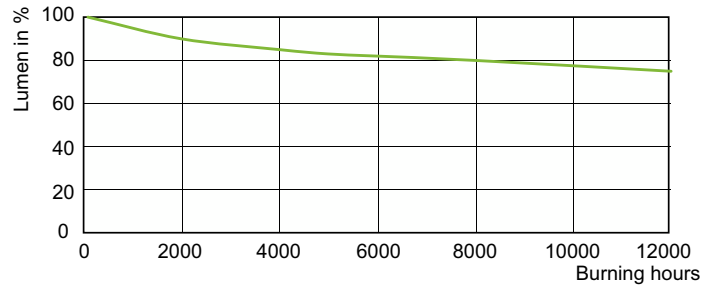

MASTERC colour CDM-R

Lifetime

Life Expectancy Diagram - MASTERC CDM-R 70W/942 E27 PAR30L 40D 1CT

Lumen Maintenance Diagram - MASTERC CDM-R 70W/942 E27 PAR30L 40D 1CT