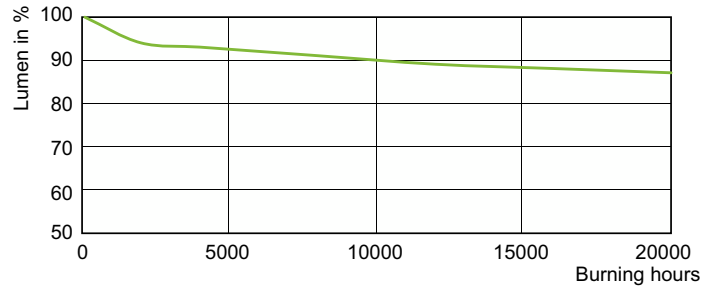

MASTER CosmoWhite CPO-TW & CPO-TW Xtra

Levetid

Life Expectancy Diagram - MST CosmoWh CPO-TW Xtra 140W/728 PGZ12

Lumen Maintenance Diagram - MST CosmoWh CPO-TW Xtra 140W/728 PGZ12