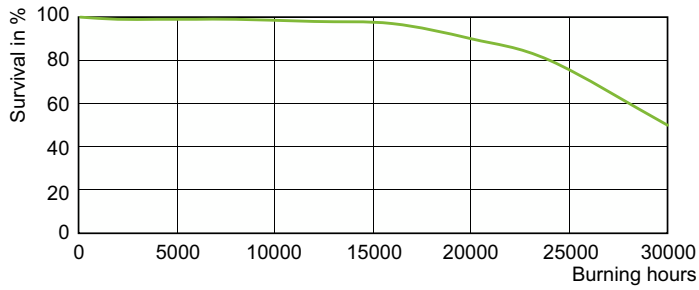

MASTER CosmoWhite CPO-TW & CPO-TW Xtra

Levetid

Life Expectancy Diagram - MST CosmoWh CPO-TW Xtra 140W/728 PGZ12

Lumen Maintenance Diagram - MST CosmoWh CPO-TW Xtra 140W/728 PGZ12