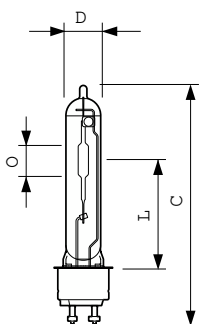

Målskisse

Product	D (max)	D	O	L	C (max)
MST CosmoWh CPO-TW Xtra 140W/728 PGZ12	20 mm	19 mm	22 mm	66 mm	150 mm

Fotometriske data

Light Distribution Diagram - MST CosmoWh CPO-TW Xtra 140W/728 PGZ12

Spectral Power Distribution Colour - MST CosmoWh CPO-TW Xtra 140W/728 PGZ12