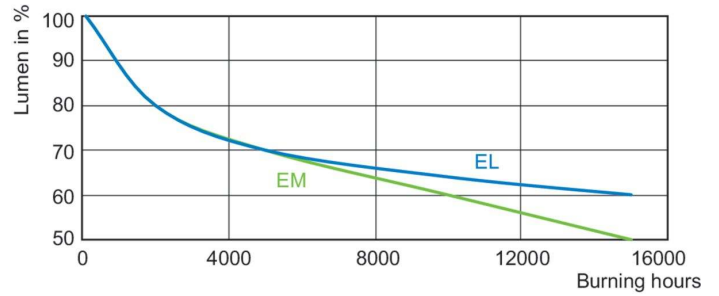

MASTERC colour CDM-TP

Livslängd

Life Expectancy Diagram - MASTERC CDM-TP 70W/830 PG12-2 1CT/12

Lumen Maintenance Diagram - MASTERC CDM-TP 70W/830 PG12-2 1CT/12