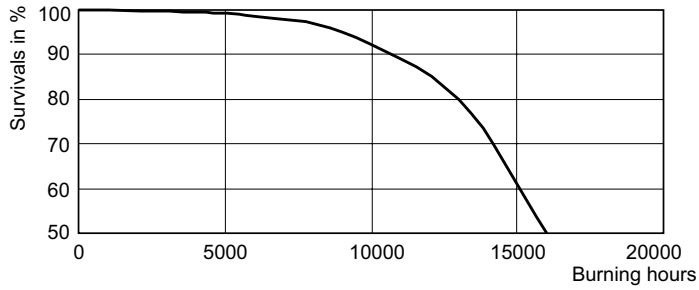

MASTERC colour CDM-TP

Livslängd

Life Expectancy Diagram - MASTERC CDM-TP 70W/830 PG12-2 1CT/12

Lumen Maintenance Diagram - MASTERC CDM-TP 70W/830 PG12-2 1CT/12