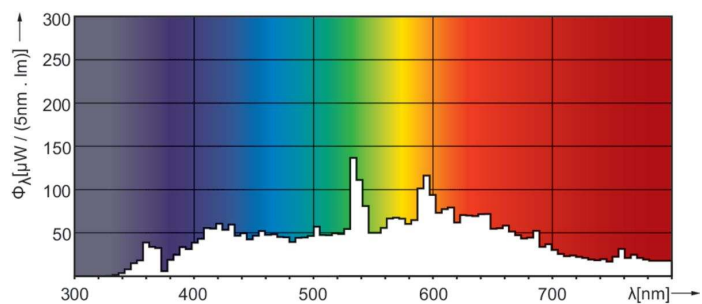

Målskisse

Product	D (max)	D	O	C (max)
MASTERC CDM-TD 70W/942 RX7s 1CT/12	22 mm	0,75 in	7 mm	119,63 mm

Fotometriske data

Light Distribution Diagram - MASTERC CDM-TD 70W/942 RX7s 1CT/12

Spectral Power Distribution Colour - MASTERC CDM-TD 70W/942 RX7s 1CT/12

MASTERC colour CDM-TD

Levetid

Life Expectancy Diagram - MASTERC CDM-TD 70W/942 RX7s 1CT/12

Lumen Maintenance Diagram - MASTERC CDM-TD 70W/942 RX7s 1CT/12