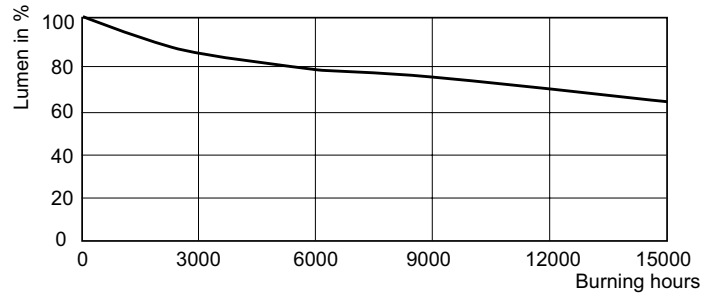

MASTERC colour CDM-TD

Levetid

Life Expectancy Diagram - MASTERC CDM-TD 70W/942 RX7s 1CT/12

Lumen Maintenance Diagram - MASTERC CDM-TD 70W/942 RX7s 1CT/12