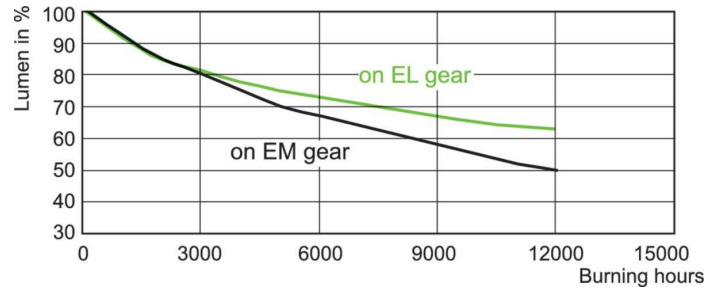

MASTERC colour CDM-T

Levetid

Life Expectancy Diagram - MASTERC CDM-T 70W/942 G12 1CT/12

Lumen Maintenance Diagram - MASTERC CDM-T 70W/942 G12 1CT/12