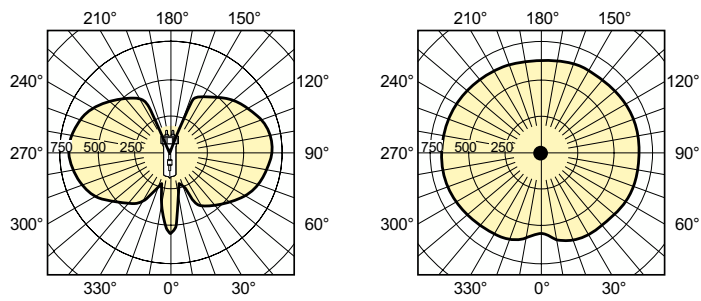

Målskisse

Product	D (max)	D	O	L (min)	L (max)	L	C (max)
MASTERC CDM-T 70W/942 G12 1CT/12	20 mm	0,75 in	6 mm	55 mm	57 mm	56 mm	103 mm

Fotometriske data

Spectral Power Distribution Colour - MASTERC CDM-T 70W/942 G12 1CT/12