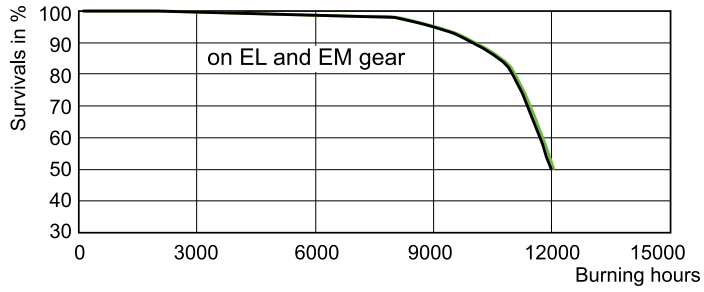

MASTERC colour CDM-T

Levetid

Life Expectancy Diagram - MASTERC CDM-T 70W/942 G12 1CT/12

Lumen Maintenance Diagram - MASTERC CDM-T 70W/942 G12 1CT/12