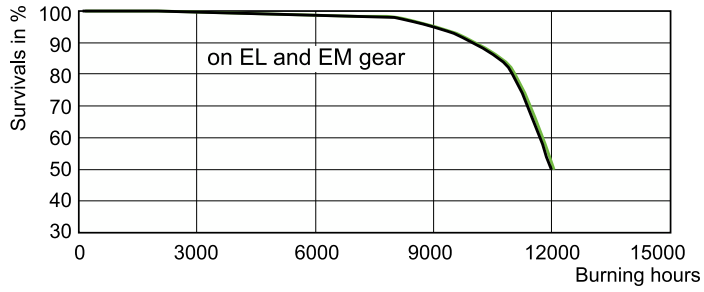

MASTERC colour CDM-T

Lifetime

Life Expectancy Diagram - MASTER CDM-T 70W/942 G12 1CT/12

Lumen Maintenance Diagram - MASTER CDM-T 70W/942 G12 1CT/12