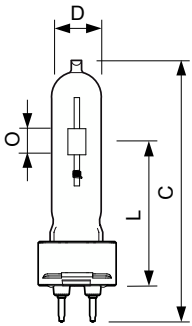

MASTERC colour CDM-T

Bulb Shape	T19 [T 19mm]
Approval and Application	
Mercury (Hg) Content (Nom)	6.1 mg
Energy Consumption kWh/1000 h	80 kWh
Product Data	
Order product name	MASTERC CDM-T 70W/942 G12 1CT/12
Full product name	MASTERC CDM-T 70W/942 G12 1CT/12

Full product code	871869648449400
Order code	928084505129
Material Nr. (12NC)	928084505129
Numerator - Quantity Per Pack	1
EAN/UPC - Product/Case	8718696484494
Numerator - Packs per outer box	12
EAN/UPC - Case	8718696484500

Dimensional drawing

Product	D (max)	D	O	L (min)	L (max)	L	C (max)
MASTERC CDM-T 70W/942 G12 1CT/12	20 mm	0.75 inch	6 mm	55 mm	57 mm	56 mm	103 mm

Photometric data