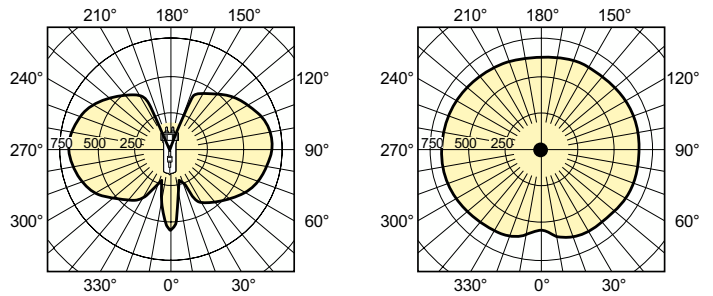

Spectral Power Distribution Colour - MASTERC CDM-T 70W/942 G12 1CT/12

Light Distribution Diagram - MASTERC CDM-T 70W/942 G12 1CT/12