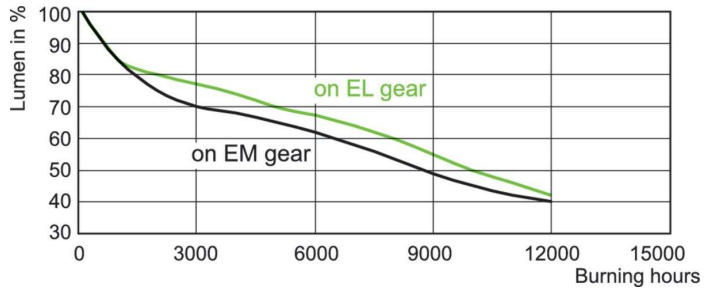

MASTERC colour CDM-T

Levetid

Lumen Maintenance Diagram - MASTERC CDM-T 35W/830 G12 1CT/12

Life Expectancy Diagram - MASTERC CDM-T 35W/830 G12 1CT/12