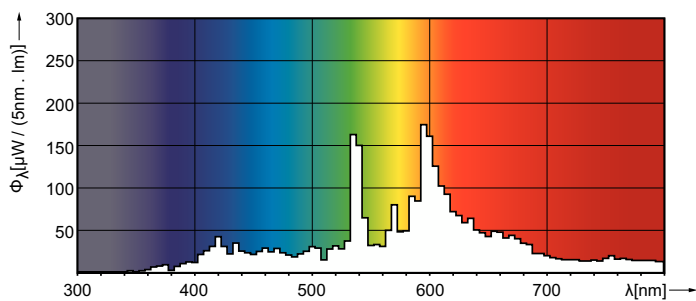

## Fotometriske data

Light Distribution Diagram - MASTERC CDM-T 35W/830 G12 1CT/12

Spectral Power Distribution Colour - MASTERC CDM-T 35W/830 G12 1CT/12