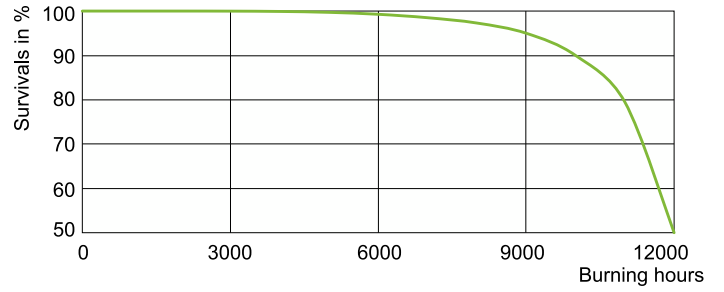

MASTERC colour CDM-T

Levetid

Lumen Maintenance Diagram - MASTERC CDM-T 35W/830 G12 1CT/12

Life Expectancy Diagram - MASTERC CDM-T 35W/830 G12 1CT/12