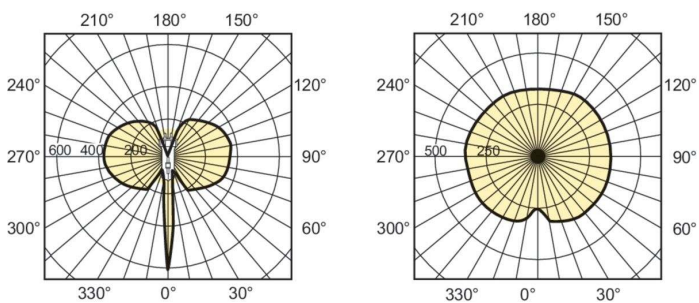

Fotometriske data

Light Distribution Diagram - MASTERC CDM-T 35W/830 G12 1CT/12

Spectral Power Distribution Colour - MASTERC CDM-T 35W/830 G12 1CT/12