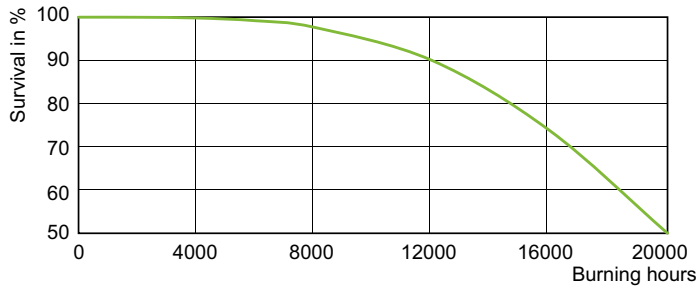

Photometrische Daten

Light Distribution Diagram - MASTER CityWh CDO-TT Plus 50W/828 E27

Spectral Power Distribution Colour - MASTER CityWh CDO-TT Plus 50W/828 E27

MASTER CityWhite CDO-TT Plus

Lebensdauer

Life Expectancy Diagram - MASTER CityWh CDO-TT Plus 50W/828 E27