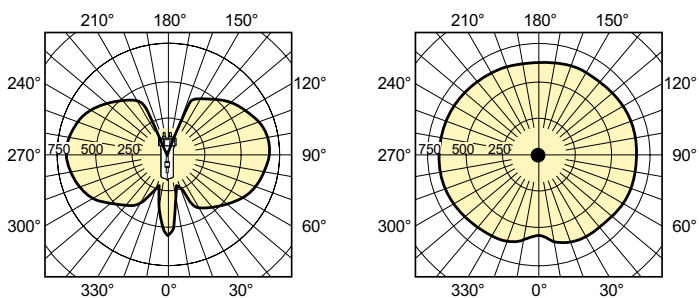

Målskisse

Product	D (max)	D	O	L (min)	L (max)	L	C (max)
MASTERC CDM-T 70W/830	20 mm	0,75 in	7 mm	55 mm	57 mm	56 mm	103 mm
G12 1CT/12							

Fotometriske data

Light Distribution Diagram - MASTERC CDM-T 70W/830 G12 1CT/12