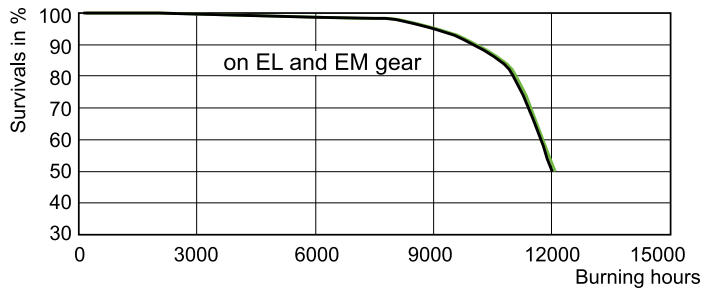

MASTERC colour CDM-T

Levetid

Life Expectancy Diagram - MASTERC CDM-T 70W/830 G12 1CT/12

Lumen Maintenance Diagram - MASTERC CDM-T 70W/830 G12 1CT/12