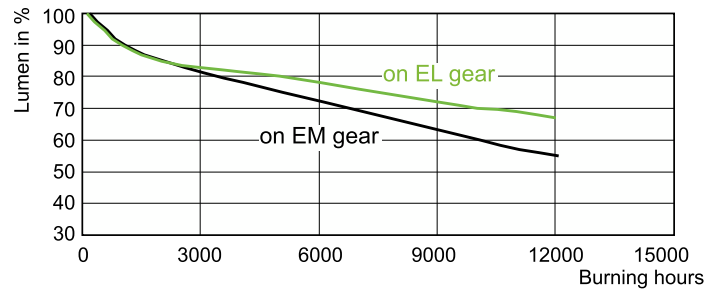

MASTERC colour CDM-T

Levetid

Life Expectancy Diagram - MASTERC CDM-T 70W/830 G12 1CT/12

Lumen Maintenance Diagram - MASTERC CDM-T 70W/830 G12 1CT/12