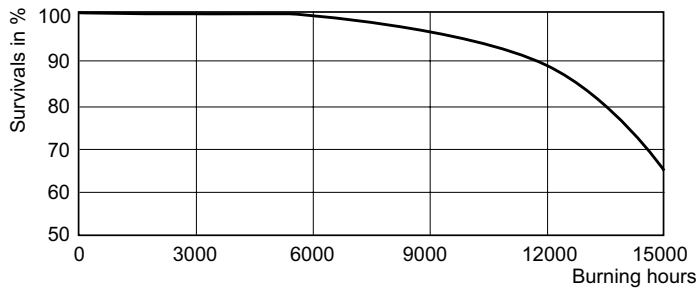

MASTERC colour CDM-TD

Levetid

Life Expectancy Diagram - MASTERC CDM-TD 70W/830 RX7s 1CT/12

Lumen Maintenance Diagram - MASTERC CDM-TD 70W/830 RX7s 1CT/12