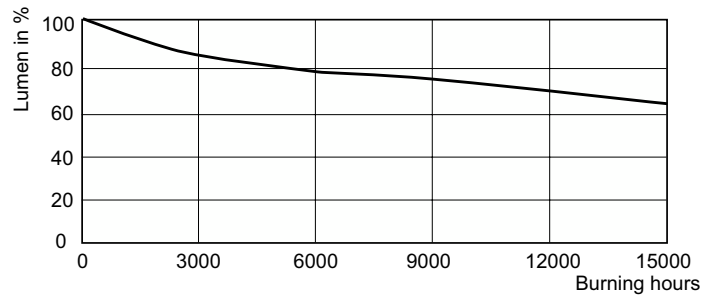

MASTERC colour CDM-TD

Levetid

Life Expectancy Diagram - MASTERC CDM-TD 70W/830 RX7s 1CT/12

Lumen Maintenance Diagram - MASTERC CDM-TD 70W/830 RX7s 1CT/12