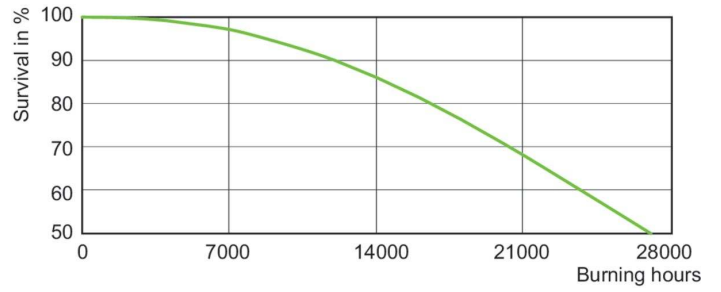

Photometrische Daten

Light Distribution Diagram - MASTER CityWh CDO-TT Plus 70W/828 E27

Spectral Power Distribution Colour - MASTER CityWh CDO-TT Plus 70W/828 E27

MASTER CityWhite CDO-TT Plus

Lebensdauer

Lumen Maintenance Diagram - MASTER CityWh CDO-TT Plus 70W/828 E27

Life Expectancy Diagram - MASTER CityWh CDO-TT Plus 70W/828 E27