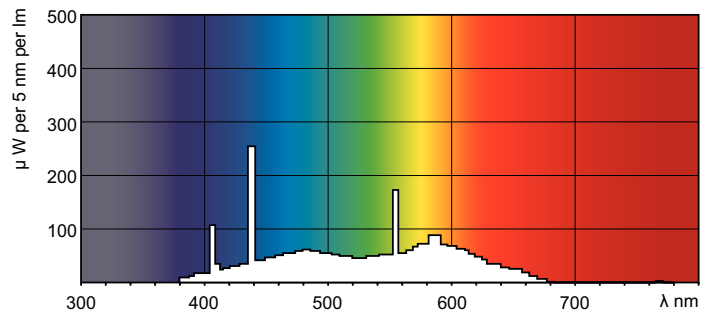

TL-D Standard Colours

TL-D 36W/54-765 1SL/25

TL-D Standard Colors lamps (tube diameter of 26 mm) create atmospheres from warm white to cool daylight. Lamps with moderate efficacy and color rendering.

Product data

General Information	
Cap base	G13 [Medium Bi-Pin Fluorescent]
Life to 10% failures (nom.)	10000 h
Life to 50% failures (nom.)	13000 h
Light Technical	
Colour code	54-765
Luminous flux (nom.)	2500 lm
Colour designation	Cool Daylight
Lumen maintenance 10,000 hours (nom.)	75 %
Lumen maintenance 2,000 hours (nom.)	90 %
Lumen maintenance 5,000 hours (nom.)	80 %
Correlated colour temperature (nom.)	6500 K
Color rendering index (nom.)	72
Operating and Electrical	
Power (Rated) (Nom)	36.0 W
Lamp current (nom.)	0.440 A
Voltage (Nom)	103 V

Dimensional drawing

TL-D 36W/54-765

Product	D (max)	A (max)	B (max)	B (min)	C (max)
TL-D 36W/54-765	28 mm	1199.4 mm	1206.5 mm	1204.1 mm	1213.6 mm
1SL/25					

Photometric data

Lightcolour /54-765

Lifetime

TL-D Standard Colours