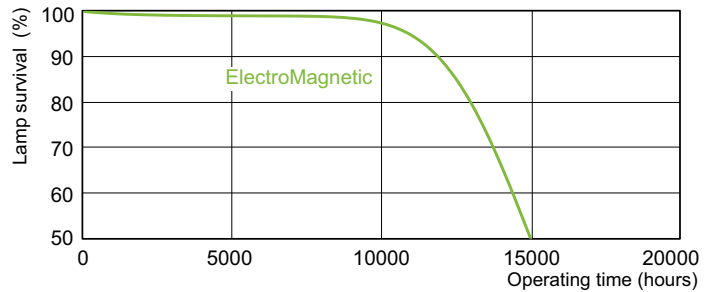

Dimensional drawing

TL-D 36W/54-765

Product	D (max)	A (max)	B (max)	B (min)	C (max)
TL-D 36W/54-765	28 mm	1199.4 mm	1206.5 mm	1204.1 mm	1213.6 mm
1SL/25					

Photometric data

Lightcolour /54-765

Lifetime

TL-D Standard Colours