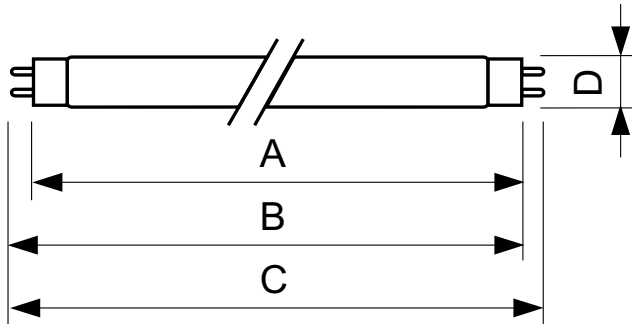

TL-D Standard Colours

TL-D 36W/54-765 1SL/25

TL-D Standard Colors lamps (tube diameter of 26 mm) create atmospheres from warm white to cool daylight. Lamps with moderate efficacy and color rendering.

Product data

General Information	
Cap base	G13 [Medium Bi-Pin Fluorescent]
Life to 10% failures (nom.)	10000 h
Life to 50% failures (nom.)	13000 h
Light Technical	
Colour code	54-765
Luminous flux (nom.)	2500 lm
Colour designation	Cool Daylight
Lumen maintenance 10,000 hours (nom.)	75 %
Lumen maintenance 2,000 hours (nom.)	90 %
Lumen maintenance 5,000 hours (nom.)	80 %
Correlated colour temperature (nom.)	6500 K
Color rendering index (nom.)	72
Operating and Electrical	
Power (Rated) (Nom)	36.0 W
Lamp current (nom.)	0.440 A
Voltage (Nom)	103 V

Controls and Dimming	
Dimmable	Yes
Approval and Application	
Energy efficiency label (EEL)	A
Mercury (Hg) content (nom.)	8.0 mg
Energy Consumption kWh/1000 h	43 kWh
Product Data	
Full product code	871150070271540
Order product name	TL-D 36W/54-765 1SL/25
EAN/UPC – product	8711500702715
Order code	70271540
Numerator – quantity per pack	1
Numerator – packs per outer box	25
Material no. (12NC)	928048505436
Net weight (piece)	0.140 kg
ILCOS Code	FD-36/62/2A-E-G13

Dimensional drawing

TL-D 36W/54-765

Product	D (max)	A (max)	B (max)	B (min)	C (max)
TL-D 36W/54-765	28 mm	1199.4 mm	1206.5 mm	1204.1 mm	1213.6 mm
1SL/25					

Photometric data

Lightcolour /54-765

Lifetime

TL-D Standard Colours