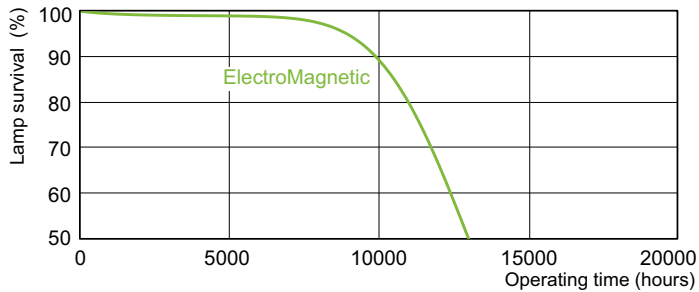

Dimensional drawing

TL-D 36W/54-765

Product	D (max)	A (max)	B (max)	B (min)	C (max)
TL-D 36W/54-765	28 mm	1199.4 mm	1206.5 mm	1204.1 mm	1213.6 mm
1SL/25					

Photometric data

Lightcolour /54-765

Lifetime

TL-D Standard Colours