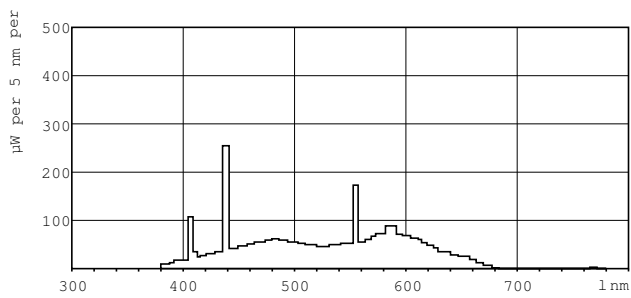

TL-D Standard Colours

TL-D 36W/54-765 1SL/25

TL-D Standard Colors lamps (tube diameter of 26 mm) create atmospheres from warm white to cool daylight. Lamps with moderate efficacy and color rendering.

Product data

General Information	
Cap base	G13 [Medium Bi-Pin Fluorescent]
Life to 10% failures (nom.)	10000 h
Life to 50% failures (nom.)	13000 h
Light Technical	
Colour code	54-765
Luminous flux (nom.)	2500 lm
Colour designation	Cool Daylight
Lumen maintenance 10,000 hours (nom.)	75 %
Lumen maintenance 2,000 hours (nom.)	90 %
Lumen maintenance 5,000 hours (nom.)	80 %
Correlated colour temperature (nom.)	6500 K
Color rendering index (nom.)	72
Operating and Electrical	
Power (Rated) (Nom)	36.0 W
Lamp current (nom.)	0.440 A
Voltage (Nom)	103 V

Controls and Dimming	
Dimmable	Yes
Approval and Application	
Energy efficiency label (EEL)	A
Mercury (Hg) content (nom.)	8.0 mg
Energy Consumption kWh/1000 h	43 kWh
Product Data	
Full product code	871150070271540
Order product name	TL-D 36W/54-765 1SL/25
EAN/UPC – product	8711500702715
Order code	70271540
Numerator – quantity per pack	1
Numerator – packs per outer box	25
Material no. (12NC)	928048505436
Net weight (piece)	0.140 kg
ILCOS Code	FD-36/62/2A-E-G13

Dimensional drawing

TL-D 36W/54-765

Product	D (max)	A (max)	B (max)	B (min)	C (max)
TL-D 36W/54-765	28 mm	1199.4 mm	1206.5 mm	1204.1 mm	1213.6 mm
1SL/25					

Photometric data

Lightcolour /54-765

Lifetime

TL-D Standard Colours