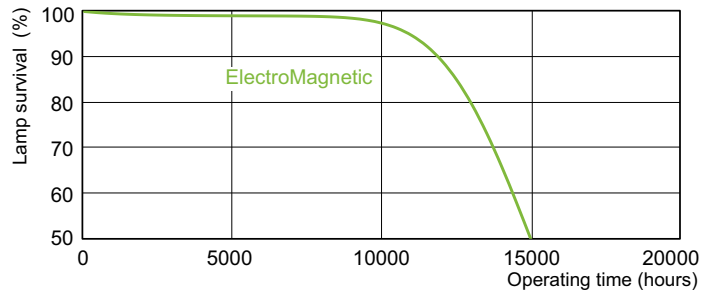

Dimensional drawing

TL-D 18W/54-765

Product	D (max)	A (max)	B (max)	B (min)	C (max)
TL-D 18W/54-765 1SL/25	28 mm	589.8 mm	596.9 mm	594.5 mm	604 mm

Photometric data

Lightcolour /54-765

Lifetime

TL-D Standard Colours