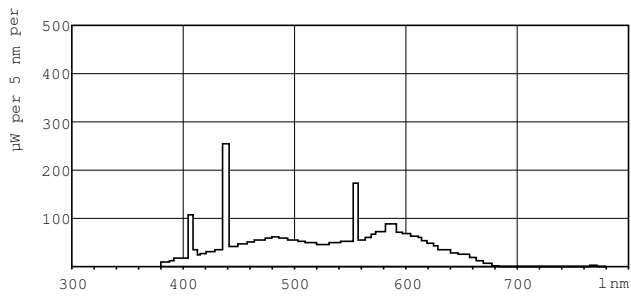

TL-D Standard Colours

TL-D 18W/54-765 1SL/25

TL-D Standard Colors lamps (tube diameter of 26 mm) create atmospheres from warm white to cool daylight. Lamps with moderate efficacy and color rendering.

Product data

General Information	
Cap base	G13 [Medium Bi-Pin Fluorescent]
Life to 10% failures (nom.)	10000 h
Life to 50% failures (nom.)	13000 h
Light Technical	
Colour code	54-765
Luminous flux (nom.)	1050 lm
Colour designation	Cool Daylight
Lumen maintenance 10,000 hours (nom.)	75 %
Lumen maintenance 2,000 hours (nom.)	90 %
Lumen maintenance 5,000 hours (nom.)	80 %
Correlated colour temperature (nom.)	6200 K
Color rendering index (nom.)	72
Operating and Electrical	
Power (Rated) (Nom)	18.0 W
Lamp current (nom.)	0.360 A
Voltage (Nom)	59 V

Controls and Dimming	
Dimmable	Yes
Approval and Application	
Energy efficiency label (EEL)	B
Mercury (Hg) content (nom.)	8.0 mg
Energy Consumption kWh/1000 h	22 kWh
Product Data	
Full product code	871150070267840
Order product name	TL-D 18W/54-765 1SL/25
EAN/UPC – product	8711500702678
Order code	70267840
Numerator – quantity per pack	1
Numerator – packs per outer box	25
Material no. (12NC)	928048005436
Net weight (piece)	0.070 kg
ILCOS Code	FD-18/62/2A-E-G13

Dimensional drawing

TL-D 18W/54-765

Product	D (max)	A (max)	B (max)	B (min)	C (max)
TL-D 18W/54-765 1SL/25	28 mm	589.8 mm	596.9 mm	594.5 mm	604 mm

Photometric data

Lightcolour /54-765

Lifetime

TL-D Standard Colours