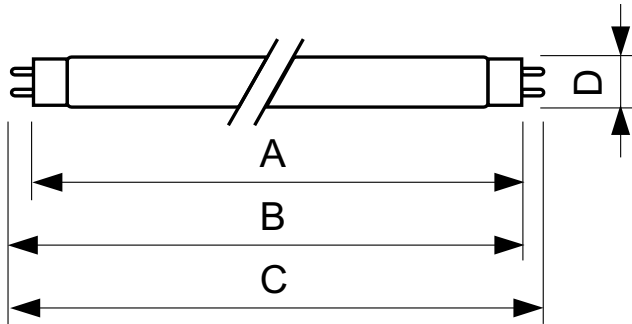

TL-D Standard Colours

TL-D 18W/54-765 1SL/25

TL-D Standard Colors lamps (tube diameter of 26 mm) create atmospheres from warm white to cool daylight. Lamps with moderate efficacy and color rendering.

Product data

General Information	
Cap base	G13 [Medium Bi-Pin Fluorescent]
Life to 10% failures (nom.)	10000 h
Life to 50% failures (nom.)	13000 h
Light Technical	
Colour code	54-765
Luminous flux (nom.)	1050 lm
Colour designation	Cool Daylight
Lumen maintenance 10,000 hours (nom.)	75 %
Lumen maintenance 2,000 hours (nom.)	90 %
Lumen maintenance 5,000 hours (nom.)	80 %
Correlated colour temperature (nom.)	6200 K
Color rendering index (nom.)	72
Operating and Electrical	
Power (Rated) (Nom)	18.0 W
Lamp current (nom.)	0.360 A
Voltage (Nom)	59 V

Controls and Dimming	
Dimmable	Yes
Approval and Application	
Energy efficiency label (EEL)	B
Mercury (Hg) content (nom.)	8.0 mg
Energy Consumption kWh/1000 h	22 kWh
Product Data	
Full product code	871150070267840
Order product name	TL-D 18W/54-765 1SL/25
EAN/UPC – product	8711500702678
Order code	70267840
Numerator – quantity per pack	1
Numerator – packs per outer box	25
Material no. (12NC)	928048005436
Net weight (piece)	0.070 kg
ILCOS Code	FD-18/62/2A-E-G13

Dimensional drawing

TL-D 18W/54-765

Product	D (max)	A (max)	B (max)	B (min)	C (max)
TL-D 18W/54-765 1SL/25	28 mm	589.8 mm	596.9 mm	594.5 mm	604 mm

Photometric data

Lightcolour /54-765

Lifetime

TL-D Standard Colours