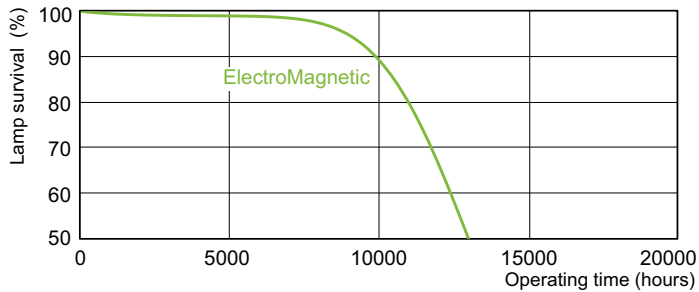

Dimensional drawing

TL-D 18W/54-765

Product	D (max)	A (max)	B (max)	B (min)	C (max)
TL-D 18W/54-765 1SL/25	28 mm	589.8 mm	596.9 mm	594.5 mm	604 mm

Photometric data

Lightcolour /54-765

Lifetime

TL-D Standard Colours