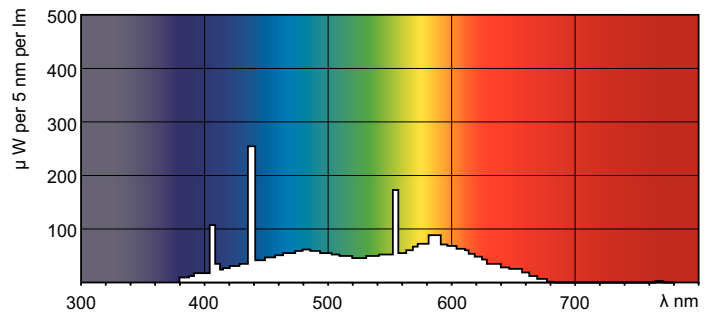

TL-D Standard Colours

TL-D 18W/54-765 1SL/25

TL-D Standard Colors lamps (tube diameter of 26 mm) create atmospheres from warm white to cool daylight. Lamps with moderate efficacy and color rendering.

Product data

General Information	
Cap base	G13 [Medium Bi-Pin Fluorescent]
Life to 10% failures (nom.)	10000 h
Life to 50% failures (nom.)	13000 h
Light Technical	
Colour code	54-765
Luminous flux (nom.)	1050 lm
Colour designation	Cool Daylight
Lumen maintenance 10,000 hours (nom.)	75 %
Lumen maintenance 2,000 hours (nom.)	90 %
Lumen maintenance 5,000 hours (nom.)	80 %
Correlated colour temperature (nom.)	6200 K
Color rendering index (nom.)	72
Operating and Electrical	
Power (Rated) (Nom)	18.0 W
Lamp current (nom.)	0.360 A
Voltage (Nom)	59 V

Dimensional drawing

TL-D 18W/54-765

Product	D (max)	A (max)	B (max)	B (min)	C (max)
TL-D 18W/54-765 1SL/25	28 mm	589.8 mm	596.9 mm	594.5 mm	604 mm

Photometric data

Lightcolour /54-765

Lifetime

TL-D Standard Colours