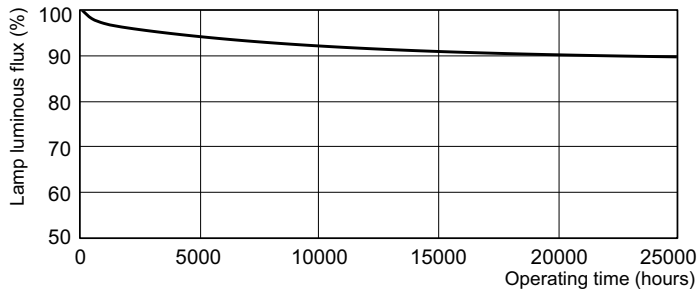

Product data

General Information		Lamp Current (Nom)	
Cap-Base	G13 [Medium Bi-Pin Fluorescent]	0.360 A	
Life to 50% Failures (Nom)	15,000 hour(s)	Controls and Dimming	
Light Technical		Dimmable	Yes
Color Code	940 [CCT of 4000K]	Mechanical and Housing	
Luminous Flux	1,200 lm	Bulb Shape	T8 [26 mm (T8)]
Color Designation	Cool White (CW)	Approval and Application	
Chromaticity Coordinate X (Nom)	0.38	Mercury (Hg) Content (Nom)	1.7 mg
Chromaticity Coordinate Y (Nom)	0.38	Energy Consumption kWh/1000 h	22 kWh
Correlated Color Temperature (Nom)	4000 K	Product Data	
Luminous Efficacy (rated) (Nom)	65.2 lm/W	Order product name	MASTER TL-D 90 De Luxe 18W/940 SLV/10
Color rendering index (CRI)	91	Full product name	MASTER TL-D 90 De Luxe 18W/940 SLV/10
Operating and Electrical		Full product code	871150088839625
Power Consumption	18.0 W		

Dimensional drawing

Product	D (max)	A (max)	B (max)	B (min)	C (max)
MASTER TL-D 90 De Luxe 18W/940 SLV/10	28 mm	589.8 mm	596.9 mm	594.5 mm	604 mm

Photometric data

Spectral Power Distribution Colour - MASTER TL-D 90 De Luxe 18W/940 SLV/10

Lifetime

Life Expectancy Diagram - MASTER TL-D 90 De Luxe 18W/940 SLV/10

Life Expectancy Diagram - MASTER TL-D 90 De Luxe 18W/940 SLV/10

MASTER TL-D 90 De Luxe

Lifetime

Lumen Maintenance Diagram - MASTER TL-D 90 De Luxe 18W/940 SLV/10