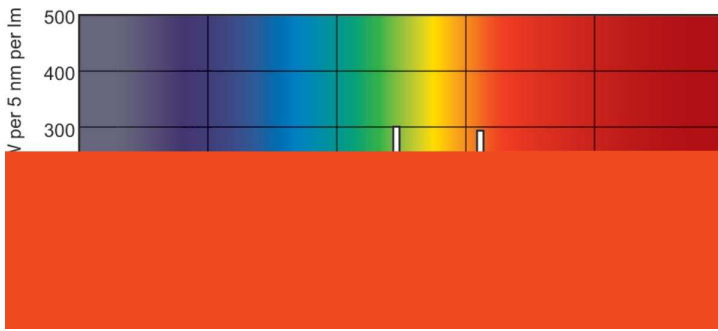

Product data

General Information		Lamp Current (Nom)	
Cap-Base	G13 [Medium Bi-Pin Fluorescent]	0.360 A	
Life to 50% Failures (Nom)	15,000 hour(s)	Controls and Dimming	
Light Technical		Dimmable	Yes
Color Code	940 [CCT of 4000K]	Mechanical and Housing	
Luminous Flux	1,200 lm	Bulb Shape	T8 [26 mm (T8)]
Color Designation	Cool White (CW)	Approval and Application	
Chromaticity Coordinate X (Nom)	0.38	Mercury (Hg) Content (Nom)	1.7 mg
Chromaticity Coordinate Y (Nom)	0.38	Energy Consumption kWh/1000 h	22 kWh
Correlated Color Temperature (Nom)	4000 K	Product Data	
Luminous Efficacy (rated) (Nom)	65.2 lm/W	Order product name	MASTER TL-D 90 De Luxe 18W/940 SLV/10
Color rendering index (CRI)	91	Full product name	MASTER TL-D 90 De Luxe 18W/940 SLV/10
Operating and Electrical		Full product code	871150088839625
Power Consumption	18.0 W		

Dimensional drawing

Product	D (max)	A (max)	B (max)	B (min)	C (max)
MASTER TL-D 90 De Luxe 18W/940 SLV/10	28 mm	589.8 mm	596.9 mm	594.5 mm	604 mm

Photometric data

Spectral Power Distribution Colour - MASTER TL-D 90 De Luxe 18W/940 SLV/10