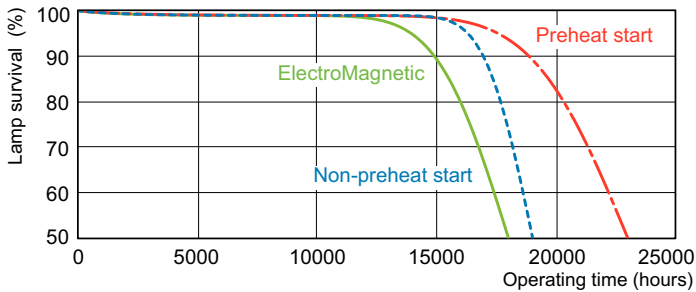

Lifetime

Life Expectancy Diagram - MASTER TL-D 90 De Luxe 18W/940 SLV/10