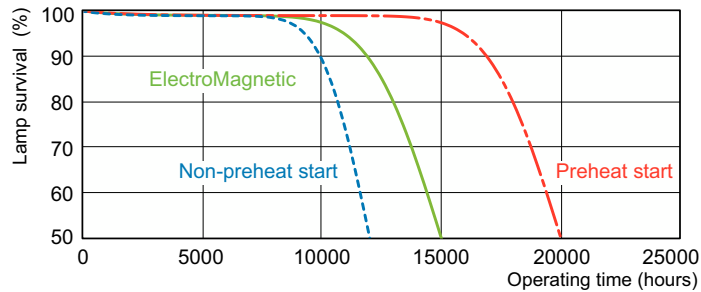

Life Expectancy Diagram - MASTER TL-D 90 De Luxe 18W/940 SLV/10