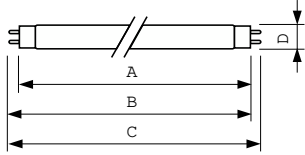

Product data

General Information		Lamp Current (Nom)	
Cap-Base	G13 [Medium Bi-Pin Fluorescent]	0.360 A	
Life to 50% Failures (Nom)	15,000 hour(s)	Controls and Dimming	
Light Technical		Dimmable	Yes
Color Code	940 [CCT of 4000K]	Mechanical and Housing	
Luminous Flux	1,200 lm	Bulb Shape	T8 [26 mm (T8)]
Color Designation	Cool White (CW)	Approval and Application	
Chromaticity Coordinate X (Nom)	0.38	Mercury (Hg) Content (Nom)	1.7 mg
Chromaticity Coordinate Y (Nom)	0.38	Energy Consumption kWh/1000 h	22 kWh
Correlated Color Temperature (Nom)	4000 K	Product Data	
Luminous Efficacy (rated) (Nom)	65.2 lm/W	Order product name	MASTER TL-D 90 De Luxe 18W/940 SLV/10
Color rendering index (CRI)	91	Full product name	MASTER TL-D 90 De Luxe 18W/940 SLV/10
Operating and Electrical		Full product code	871150088839625
Power Consumption	18.0 W		

MASTER TL-D 90 De Luxe

Order code	928043594081
Material Nr. (12NC)	928043594081
Numerator - Quantity Per Pack	1
EAN/UPC - Product/Case	8711500888396

Numerator - Packs per outer box	10
EAN/UPC - Case	8711500888402

Dimensional drawing

Product	D (max)	A (max)	B (max)	B (min)	C (max)
MASTER TL-D 90 De Luxe 18W/940 SLV/10	28 mm	589.8 mm	596.9 mm	594.5 mm	604 mm

Photometric data

Spectral Power Distribution Colour - MASTER TL-D 90 De Luxe 18W/940 SLV/10