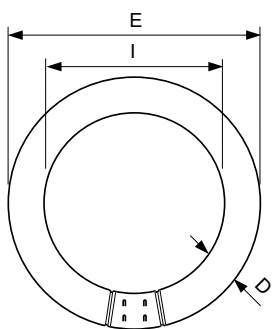

Måttskiss

Product	D (max)	D (min)	E (min)	E (max)	I (min)	I (max)
TL-E 32W/840 1CT/12	30,9 mm	27,1 mm	299,0 mm	303,5 mm	241,0 mm	246,0 mm

Fotometriska data

Spectral Power Distribution Colour - TL-E 32W/840 1CT/12