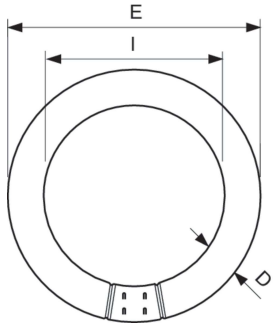

TL-E LIFEMAX Standard Colours JIS

二维绘图

Product	E (min)	E (max)	I (min)	I (max)
TL-E 30W/54 JIS 1CT/20	220.5 mm	225.5 mm	163.5 mm	167 mm