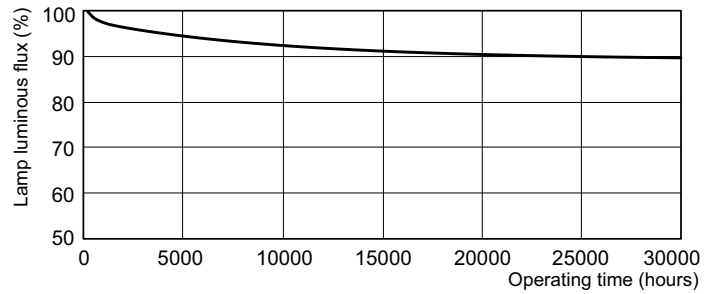

Lumen Maintenance Diagram - F24T5/830/HO/ALTO 40PK