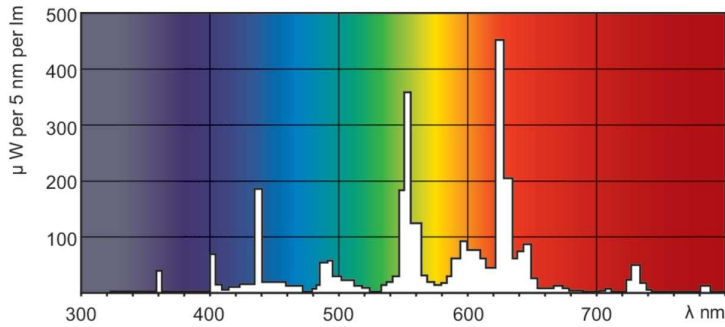

T5 High Output

F24T5/830/HO/ALTO 40PK

Philips T5 HO lamps are environmentally-responsible, ultra-slim and have extraordinary light output and longer life.

Product data

General Information	
Cap-Base	G5
Features	HO Alto® [High Output Alto]
Light Technical	
Color Code	830 [CCT of 3000K]
Luminous Flux	1,950 lm
Color Designation	Warm White (WW)
Correlated Color Temperature (Nom)	3000 K
Luminous Efficacy (rated) (Nom)	76 lm/W
Color rendering index (CRI)	82
Operating and Electrical	
Power Consumption	22.5 W
Lamp Current (Nom)	0.295 A
Controls and Dimming	
Dimmable	Yes

Mechanical and Housing	
Bulb Shape	T5
Approval and Application	
Mercury (Hg) Content (Nom)	1.4 mg
Product Data	
Order product name	F24T5/830/HO/ALTO 40PK
Full product name	F24T5/830/HO/ALTO 40PK
Order code	927992183022
Material Nr. (12NC)	927992183022
Numerator - Quantity Per Pack	1
EAN/UPC - Product/Case	046677290191
Numerator - Packs per outer box	40
EAN/UPC - Case	50046677290196

T5 High Output

Dimensional drawing

Product	D (max)	A (max)	B (max)	B (min)	C (max)
F24T5/830/HO/ALTO 40PK	17 mm	549.0 mm	556.1 mm	553.7 mm	563.2 mm

Photometric data

Spectral Power Distribution Colour - F24T5/830/HO/ALTO 40PK