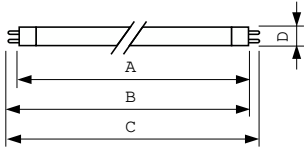

T5 High Output

F24T5/830/HO/ALTO 40PK

Philips T5 HO lamps are environmentally-responsible, ultra-slim and have extraordinary light output and longer life.

Product data

General Information	
Cap-Base	G5
Features	HO Alto® [High Output Alto]
Light Technical	
Color Code	830 [CCT of 3000K]
Luminous Flux	1,950 lm
Color Designation	Warm White (WW)
Correlated Color Temperature (Nom)	3000 K
Luminous Efficacy (rated) (Nom)	76 lm/W
Color rendering index (CRI)	82
Operating and Electrical	
Power Consumption	22.5 W
Lamp Current (Nom)	0.295 A
Controls and Dimming	
Dimmable	Yes

Mechanical and Housing	
Bulb Shape	T5
Approval and Application	
Mercury (Hg) Content (Nom)	1.4 mg
Product Data	
Order product name	F24T5/830/HO/ALTO 40PK
Full product name	F24T5/830/HO/ALTO 40PK
Order code	927992183022
Material Nr. (12NC)	927992183022
Numerator - Quantity Per Pack	1
EAN/UPC - Product/Case	046677290191
Numerator - Packs per outer box	40
EAN/UPC - Case	50046677290196

T5 High Output

Dimensional drawing

Product	D (max)	A (max)	B (max)	B (min)	C (max)
F24T5/830/HO/ALTO 40PK	17 mm	549.0 mm	556.1 mm	553.7 mm	563.2 mm

Photometric data

Spectral Power Distribution Colour - F24T5/830/HO/ALTO 40PK