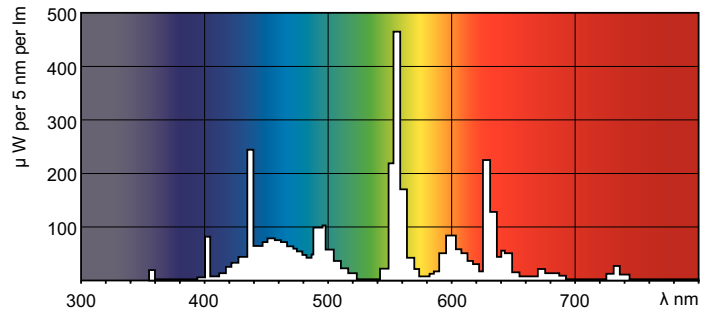

## TL-D 36W/865 1SL/25

The TL-D LIFEMAX Super 80 lamp offers more lumens per watt and better color rendering than TL-D standard colors. Furthermore, it has a lower mercury content. The lamp can be operated in existing TL-D luminaires.

### Product data

General Information	
Cap base	G13 [ Medium Bi-Pin Fluorescent]
Life to 10% failures (nom.)	10000 h
Life to 50% failures (nom.)	15000 h
Life to 50% failures preheat (nom.)	20000 h

Light Technical	
Colour code	865 [ CCT of 6,500 K]
Luminous flux (rated) (nom.)	3070 lm
Colour designation	Cool Daylight
Lumen maintenance 2,000 hours (nom.)	96 %
Lumen maintenance 5,000 hours (nom.)	94 %
Correlated colour temperature (nom.)	6500 K
Luminous efficacy (rated) (nom.)	85 lm/W
Color rendering index (nom.)	80

# TL-D LIFEMAX Super 80

## Photometric data