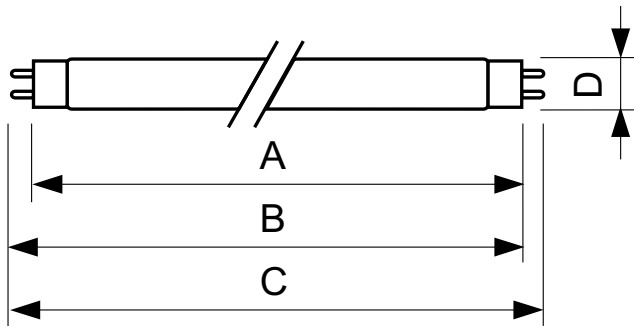

TL-D LIFEMAX Super 80

Dimensional drawing

TL-D 36W/865 CDL G13