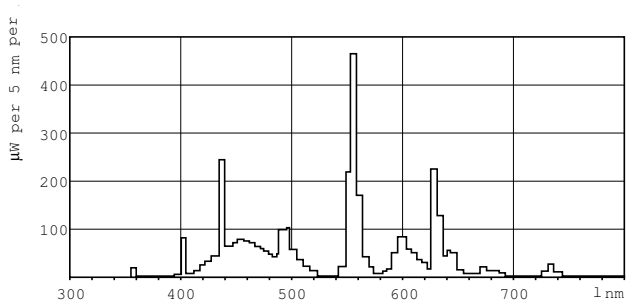

### Product data

General Information	
Cap base	G13 [ Medium Bi-Pin Fluorescent]
Life to 10% failures (nom.)	10000 h
Life to 50% failures (nom.)	15000 h
Life to 50% failures preheat (nom.)	20000 h

Light Technical	
Colour code	865 [ CCT of 6,500 K]
Luminous flux (rated) (nom.)	3070 lm
Colour designation	Cool Daylight
Lumen maintenance 2,000 hours (nom.)	96 %
Lumen maintenance 5,000 hours (nom.)	94 %
Correlated colour temperature (nom.)	6500 K
Luminous efficacy (rated) (nom.)	85 lm/W
Color rendering index (nom.)	80

# TL-D LIFEMAX Super 80

## Photometric data