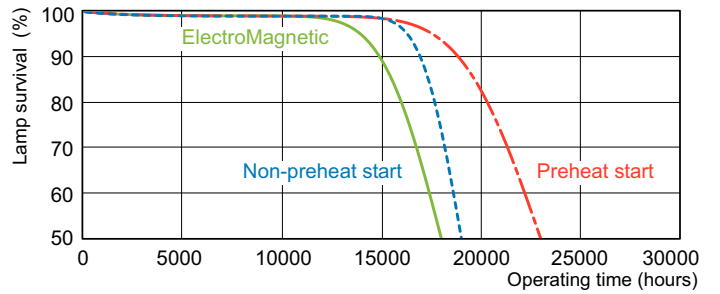

TL-D LIFEMAX Super 80

Dimensional drawing

TL-D 36W/830 WW G13

Product	D (max)	A (max)	B (max)	B (min)	C (max)
TL-D 36W/830 1SL/25	28 mm	1199.4 mm	1206.5 mm	1204.1 mm	1213.6 mm

Photometric data

Lifetime

TL-D LIFEMAX Super 80