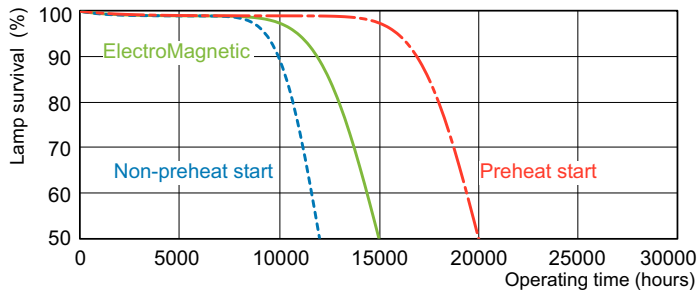

TL-D LIFEMAX Super 80

Dimensional drawing

TL-D 36W/830 WW G13

Product	D (max)	A (max)	B (max)	B (min)	C (max)
TL-D 36W/830 1SL/25	28 mm	1199.4 mm	1206.5 mm	1204.1 mm	1213.6 mm

Photometric data

Lifetime

TL-D LIFEMAX Super 80