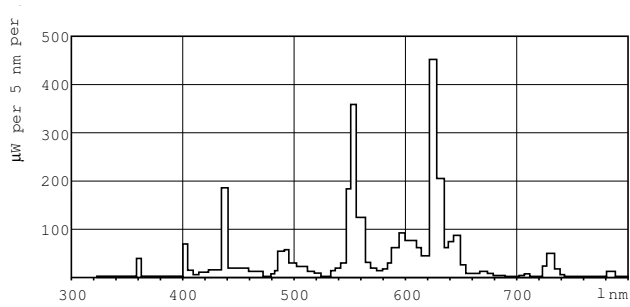

TL-D LIFEMAX Super 80

TL-D 36W/830 1SL/25

The TL-D LIFEMAX Super 80 lamp offers more lumens per watt and better color rendering than TL-D standard colors. Furthermore, it has a lower mercury content. The lamp can be operated in existing TL-D luminaires.

Product data

General Information	
Cap base	G13 [Medium Bi-Pin Fluorescent]
Life to 10% failures (nom.)	10000 h
Life to 50% failures (nom.)	15000 h
Life to 50% failures preheat (nom.)	20000 h

Light Technical	
Colour code	830 [CCT of 3,000 K]
Luminous flux (rated) (nom.)	3250 lm
Colour designation	Warm White (WW)
Lumen maintenance 2,000 hours (nom.)	96 %
Lumen maintenance 5,000 hours (nom.)	94 %
Correlated colour temperature (nom.)	3000 K
Luminous efficacy (rated) (nom.)	90 lm/W
Color rendering index (nom.)	83

TL-D LIFEMAX Super 80

Dimensional drawing

TL-D 36W/830 WW G13

Product	D (max)	A (max)	B (max)	B (min)	C (max)
TL-D 36W/830 1SL/25	28 mm	1199.4 mm	1206.5 mm	1204.1 mm	1213.6 mm

Photometric data

Lifetime

TL-D LIFEMAX Super 80