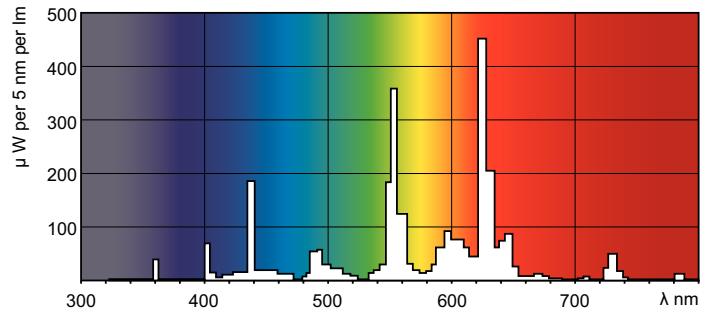

TL-D LIFEMAX Super 80

TL-D 36W/830 1SL/25

The TL-D LIFEMAX Super 80 lamp offers more lumens per watt and better color rendering than TL-D standard colors. Furthermore, it has a lower mercury content. The lamp can be operated in existing TL-D luminaires.

Product data

General Information	
Cap base	G13 [Medium Bi-Pin Fluorescent]
Life to 10% failures (nom.)	10000 h
Life to 50% failures (nom.)	15000 h
Life to 50% failures preheat (nom.)	20000 h

Light Technical	
Colour code	830 [CCT of 3,000 K]
Luminous flux (rated) (nom.)	3250 lm
Colour designation	Warm White (WW)
Lumen maintenance 2,000 hours (nom.)	96 %
Lumen maintenance 5,000 hours (nom.)	94 %
Correlated colour temperature (nom.)	3000 K
Luminous efficacy (rated) (nom.)	90 lm/W
Color rendering index (nom.)	83

TL-D LIFEMAX Super 80

Dimensional drawing

TL-D 36W/830 WW G13

Product	D (max)	A (max)	B (max)	B (min)	C (max)
TL-D 36W/830 1SL/25	28 mm	1199.4 mm	1206.5 mm	1204.1 mm	1213.6 mm

Photometric data

Lifetime

TL-D LIFEMAX Super 80