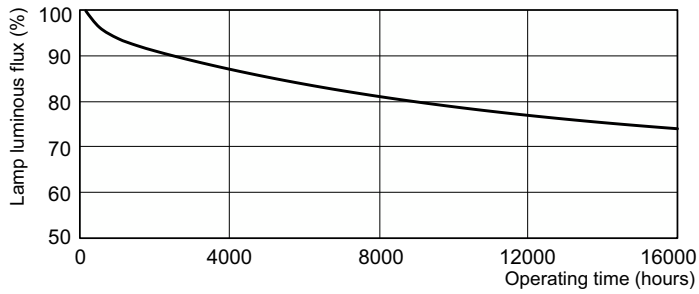

MASTER TL5 Circular

Lebensdauer

Lumen Maintenance Diagram - MASTER TL5 Circular 40W/830 1CT/10