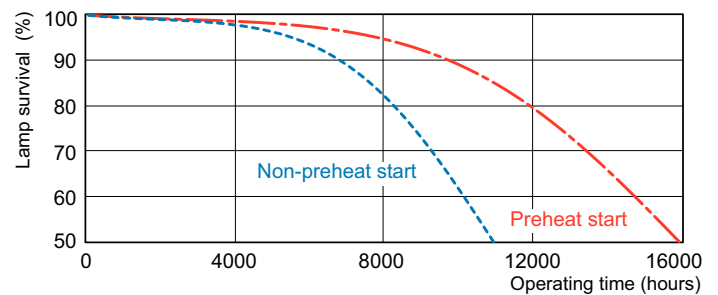

Life Expectancy Diagram - MASTER TL5 Circular 40W/830 1CT/10