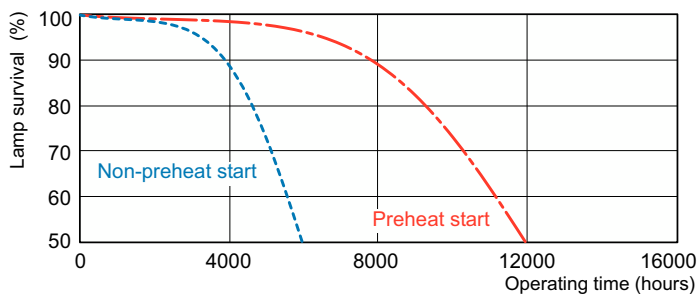

Lebensdauer

Life Expectancy Diagram - MASTER TL5 Circular 40W/830 1CT/10