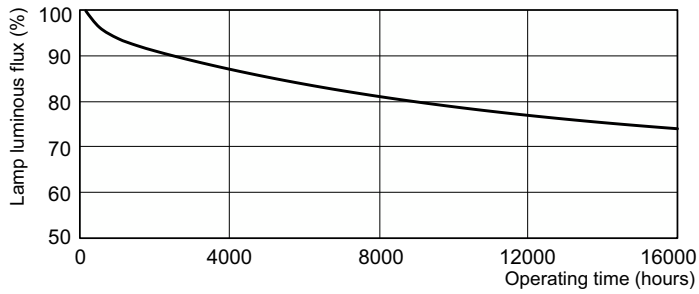

MASTER TL5 Circolari

Durata

Lumen Maintenance Diagram - MASTER TL5 Circular 22W/830 1CT/10