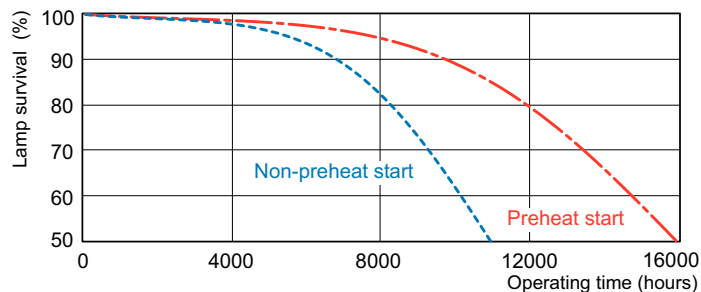

Life Expectancy Diagram - MASTER TL5 Circular 22W/830 1CT/10