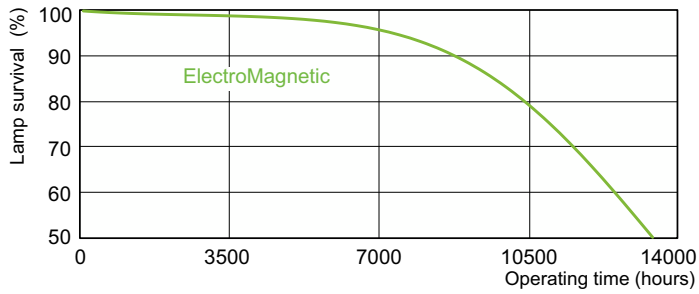

MASTER PL-S 2 stift

Livslängd

Life Expectancy Diagram - MASTER PL-S 11W/827/2P 1CT/5X10BOX

Lumen Maintenance Diagram - MASTER PL-S 11W/827/2P 1CT/5X10BOX