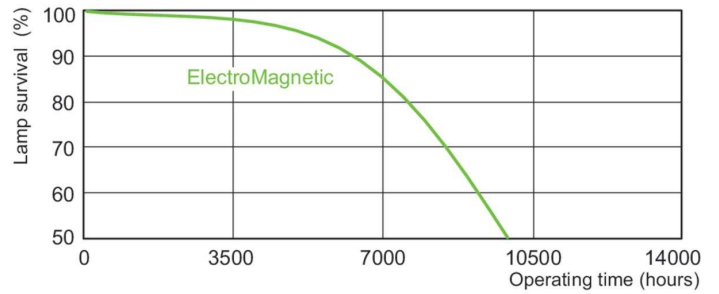

MASTER PL-S 2 stift

Livslängd

Life Expectancy Diagram - MASTER PL-S 11W/827/2P 1CT/5X10BOX

Lumen Maintenance Diagram - MASTER PL-S 11W/827/2P 1CT/5X10BOX